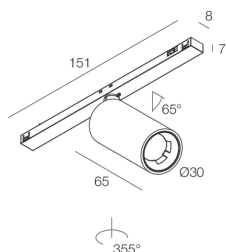

Novalux S.r.l. via Marzabotto, 2 40050 Funo di Argelato (BO) Italy
Tel: +39 051 860558 · Fax +39 051 6647859 · Mail: info@novalux.it · VAT number 00536541204 · novalux.com
Company subject to the management and coordination by SLV GmbH

This technical data sheet is owned by Novalux S.r.l., all rights reserved. Novalux S.r.l. reserves the right to make changes without prior notice.