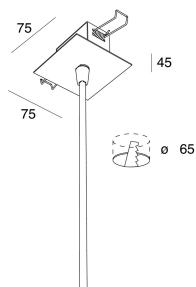

P-30 READY

103344.02

novalux
ITALIAN LIGHTING DESIGN SINCE 1948

MOUNTING ACCESSORIES

P-30: ROSONE CARTON. ALIM L=1200 3P BIA

103319.01