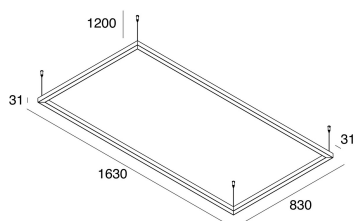

## Features

Use: Indoor  
Type of installation: SUSPENDED  
Emission: DIRECT  
Optics: OPAL  
Colour: BLACK  
Dimming: ON/OFF  
Emergency: NO  
L: 1630mm  
A: 830mm  
H: 31mm  
Made in: ITALY  
Warranty: 5 years  
Weight: 8kg