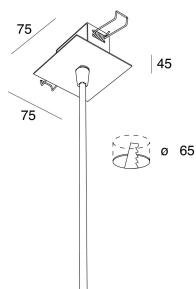

## MOUNTING ACCESSORIES

---

P-30: ROSONE CARTON. ALIM L=1200 3P BIA

**103319.01**

---

P-30: ROSONE CARTON. ALIM L=1200 3P NERO

**103319.02**

---