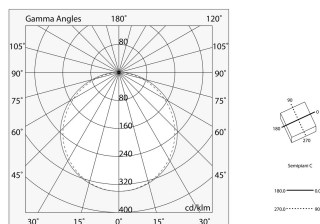

## Features

Use: Indoor  
Type of installation: SUSPENDED  
Emission: DIRECT  
Optics: OPAL  
Colour: BLACK  
Dimming: ON/OFF  
Emergency: NO  
L: 1630mm  
A: 830mm  
H: 31mm  
Made in: ITALY  
Warranty: 5 years  
Weight: 8kg