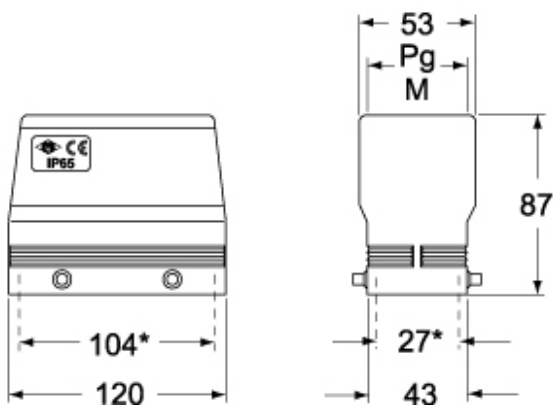

# CQO 24

Hood, C-TYPE series, with 4 pegs, Pg36 side cable entry, size "104.27", enlarged version

Product description		Material properties	
Product type	Hood	Colour	RAL 7040 grey
Series	C-TYPE	RoHs conformity	Compliant
Closing type	With 4 pegs	China RoHs - EFUP	E
Size	Size 104.27	REACH SVHC substances	No
Cable entry	Side cable entry Pg36	<b>Approvals / Standards</b>	
Specification	Enlarged version	Certifications	DNV, BV
<b>Technical data</b>		UL	ECBT2
IP degree of protection	IP65 / IP66 / IP69	cUL	ECBT8
<b>Further technical details</b>		<b>General ordering information</b>	
Weight	292,00 g	EAN13 code	8015747037334
Operating temperature range (min, max)	-40°C...+125°C	<b>Packaging Information</b>	
		Packaging length	260,00 mm
		Packaging height	120,00 mm
		Packaging width	140,00 mm
		Packaging weight	1,61 kg
		Packaging volume	4,37 dm <sup>3</sup>
		Packaging description	Carton box
		Packaging quantity	5 Pcs
		Packaging EAN code	8015747037341
		Sub-packaging weight	0,32 kg
		Sub-packaging description	Carton box
		Sub-packaging quantity	1 Pcs
		Sub-packaging EAN barcode	8015747037358

## Catalogue drawings

## Notes

Dimensions shown in mm are not binding and may be changed without notice.