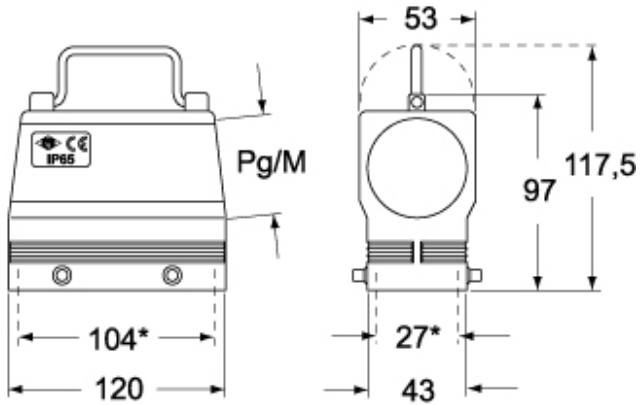

Part number

CQO 24

Catalogue drawings

CQO - MQO