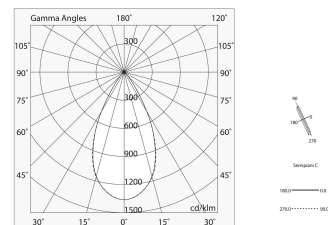

FORTY8 TRACK

108585.01 + 108589.04

novalux
ITALIAN LIGHTING DESIGN SINCE 1948

Features

Use: Indoor
Type of installation: TRACK
Emission: DIRECT
Optics: MICRO OPTICS
Beam: 50°
Colour: WHITE
Dimming: DALI
Emergency: NO
L: 724mm
Warranty: 5 years
Weight: 0.47kg

Tech data

Luminaire input power: 30W
Luminaire luminous flux: 1998lm
IP: 20
Insulation class: III
Supply voltage: 48 Vdc
UGR: <19
SELV: Si

Source

Light source: LED
Source power: 25W
Colour temperature: 2700K
CRI: >90
Colour tolerance: 3 Step MacAdam
LED lifespan: 30000h L70 B20

Compliance

CEI EN 60598-1:2015 + A11:2009. IEC 60598-2:2015 2-1

Standards

Photobiological risk: RISK GROUP 1 Certified fixture in RISK GROUP 1 (Low Risk)-The fixture does not pose a hazard due to normal behavioral limitations on exposure - in accordance with CEI EN 62471:2010-01, IEC TR 62778:2014.

[View more product info](#)

Novalux S.r.l. via Marzabotto, 2 40050 Funo di Argelato (BO) Italy
Tel: +39 051 860558 · Fax +39 051 6647859 · Mail: info@novalux.it · VAT number 00536541204 · novalux.com
Company subject to the management and coordination by SLV GmbH

This technical data sheet is owned by Novalux S.r.l., all rights reserved. Novalux S.r.l. reserves the right to make changes without prior notice.