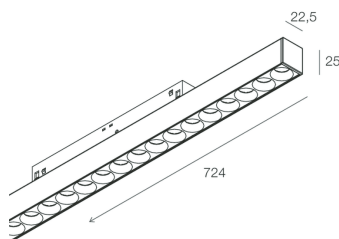

FORTY8 TRACK

108585.01 + 108589.04

novalux
ITALIAN LIGHTING DESIGN SINCE 1948

Features

Use: Indoor
Type of installation: TRACK
Emission: DIRECT
Optics: MICRO OPTICS
Beam: 50°
Colour: WHITE
Dimming: DALI
Emergency: NO
L: 724mm
Warranty: 5 years
Weight: 0.47kg

Tech data

Luminaire input power: 30W
Luminaire luminous flux: 1998lm
IP: 20
Insulation class: III
Supply voltage: 48 Vdc
UGR: <19
SELV: Si

Source

Light source: LED
Source power: 25W
Colour temperature: 2700K
CRI: >90
Colour tolerance: 3 Step MacAdam
LED lifespan: 30000h L70 B20