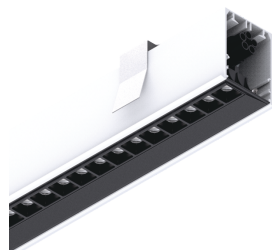

HERO C

108820.01

novalux
ITALIAN LIGHTING DESIGN SINCE 1948

Features

Use: Indoor
Type of installation: RECESSED INTO PLASTERBOARD
Emission: DIRECT
Optics: MICRO OPTICS
Colour: WHITE
Dimming: ON/OFF
Emergency: NO
L: 1428mm
A: 61mm
H: 68mm
Made in: ITALY
Warranty: 5 years
Weight: 4.2kg