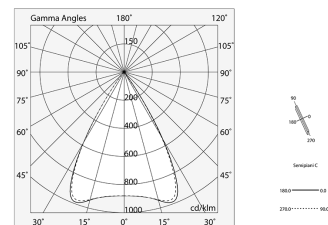

HERO C

108820.01

novalux
ITALIAN LIGHTING DESIGN SINCE 1948

Features

Use: Indoor
Type of installation: RECESSED INTO PLASTERBOARD
Emission: DIRECT
Optics: MICRO OPTICS
Colour: WHITE
Dimming: ON/OFF
Emergency: NO
L: 1428mm
A: 61mm
H: 68mm
Made in: ITALY
Warranty: 5 years
Weight: 4.2kg