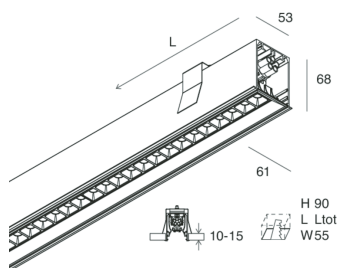

HERO C

108820.01

novalux
ITALIAN LIGHTING DESIGN SINCE 1948

Features

Use: Indoor
Type of installation: RECESSED INTO PLASTERBOARD
Emission: DIRECT
Optics: MICRO OPTICS
Colour: WHITE
Dimming: ON/OFF
Emergency: NO
L: 1428mm
A: 61mm
H: 68mm
Made in: ITALY
Warranty: 5 years
Weight: 4.2kg