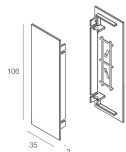

RECTA

111424.01

novalux
ITALIAN LIGHTING DESIGN SINCE 1948

COMPLETION ACCESSORIES

RECTA: COPPIA TESTATE BI

111428.01