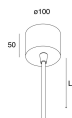

Features

Use: Indoor
Type of installation: WALL, SUSPENDED, CEILING MOUNTED
Emission: DIRECT
Optics: OPAL
Colour: WHITE
Dimming: PUSH, DALI
Emergency: NO
L: 800mm
A: 800mm
H: 81mm
Made in: ITALY
Warranty: 5 years
Weight: 12kg

[View more product info](#)

MOUNTING ACCESSORIES

ROTO: ALIMENTAZIONE L1200 5P. BIA.

104424.01

ROTO: ALIMENTAZIONE L3000 5P. BIA.

104426.01

ROTO: D=800 KIT 4 SOSP. L3000

104428.99