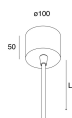

Features

Use: Indoor
Type of installation: WALL, SUSPENDED, CEILING MOUNTED
Emission: DIRECT
Optics: OPAL
Colour: WHITE
Dimming: PUSH, DALI
Emergency: NO
L: 800mm
A: 800mm
H: 81mm
Made in: ITALY
Warranty: 5 years
Weight: 12kg

[View more product info](#)

MOUNTING ACCESSORIES

ROTO: ALIMENTAZIONE L1200 5P. BIA.

104424.01

ROTO: ALIMENTAZIONE L3000 5P. BIA.

104426.01

ROTO: D=800 KIT 4 SOSP. L3000

104428.99