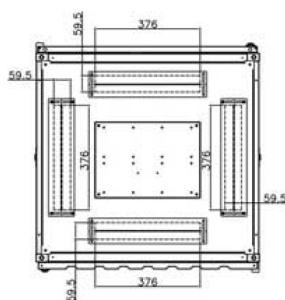

## Dessins de produits

Front

Side

Rear

Roof

Base

### Overall Dimensions

#### Heights

29U = 1422 mm High

42U = 2000 mm High

47U = 2223 mm High

*the casters add 72 mm to the height*

#### Width

800 mm Wide