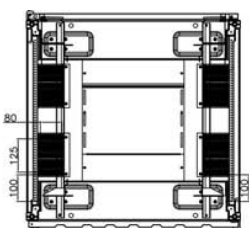

## Dessins de produits

Front

Side

Rear

Roof

Base

### Overall Dimensions

#### Heights

29U = 1422 mm High

42U = 2000 mm High

47U = 2223 mm High

*the casters add 72 mm to the height*