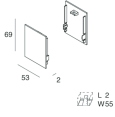

HERO

108682.20

novalux
ITALIAN LIGHTING DESIGN SINCE 1948

COMPLETION ACCESSORIES

HERO: COPPIA TESTATE CAF

108684.20