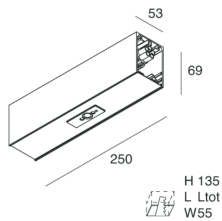

Tech data

IP: 40

Insulation class: I

Supply voltage: 220-240V 50/60Hz

[View more product info](#)