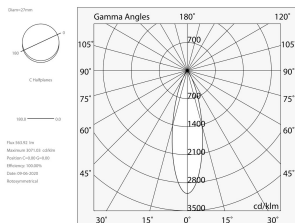

MINI TUBE

108301.01

novalux
ITALIAN LIGHTING DESIGN SINCE 1948

Features

Use: Indoor
Type of installation: SUSPENDED
Emission: DIRECT
Optics: SPOT
Colour: WHITE
Dimming: ON/OFF
Emergency: NO
L: Ø26mm
H: 400mm
Warranty: 5 years
Weight: 0.7kg