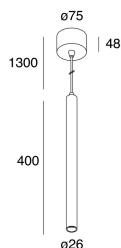

MINI TUBE

108301.01

novalux
ITALIAN LIGHTING DESIGN SINCE 1948

Features

Use: Indoor
Type of installation: SUSPENDED
Emission: DIRECT
Optics: SPOT
Colour: WHITE
Dimming: ON/OFF
Emergency: NO
L: Ø26mm
H: 400mm
Warranty: 5 years
Weight: 0.7kg

Tech data

Luminaire input power: 8W
Luminaire luminous flux: 563lm
IP: 20
Insulation class: I
Supply voltage: 220-240V 50/60Hz
SELV: Si

Source

Light source: LED
Source power: 7W
Colour temperature: 3000K
CRI: >90
LED lifespan: 30000h L70 B20