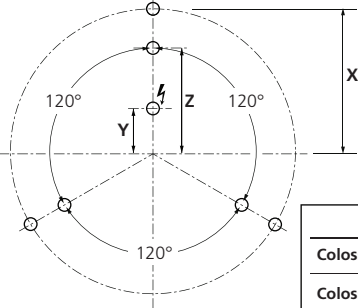

2

120° 120° 120°

Ø125

x3

3

4

1000

Colossal Ceiling Mounted

	A	B	C
Colossal 900	60	93	Ø888
Colossal 1200	60	93	Ø1168

1 Colossal Ceiling Mounted

	X	Y	Z
Colossal 900	310	30	100
Colossal 1200	450	30	100

2 220-240V

3

4

5

6