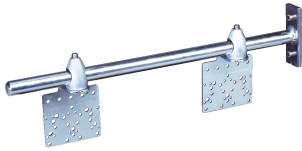

Muting arm kit

SICK
Sensor Intelligence.

Ordering information

Type	Part no.
Muting arm kit	2045507

Other models and accessories → www.sick.com/

Detailed technical data

Technical specifications

Accessory group	Muting accessories
Description	Round steel arm 400 mm, including two universal brackets
Suitable for	M4000 Advanced, M4000 Advanced A/P, M4000 Advanced Curtain, PU3Hxx
Items supplied	Including fixing screws and rhombus sliding nuts