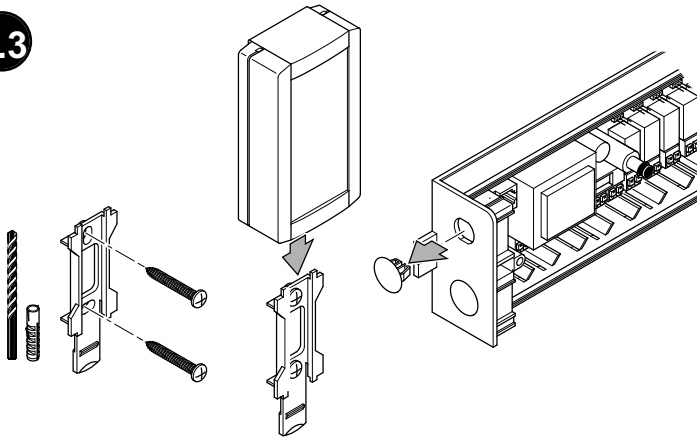

2.3

2.4

2.5

Connection:

Connection type pump 230V:

Basic Mode

Channel 1

5sec.