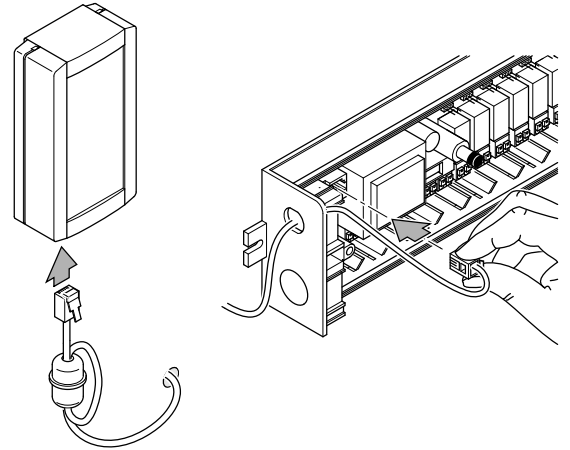

2.3

2.4

2.5

Connection:

Connection type pump 230V:

Basic Mode

Channel 1

5sec.