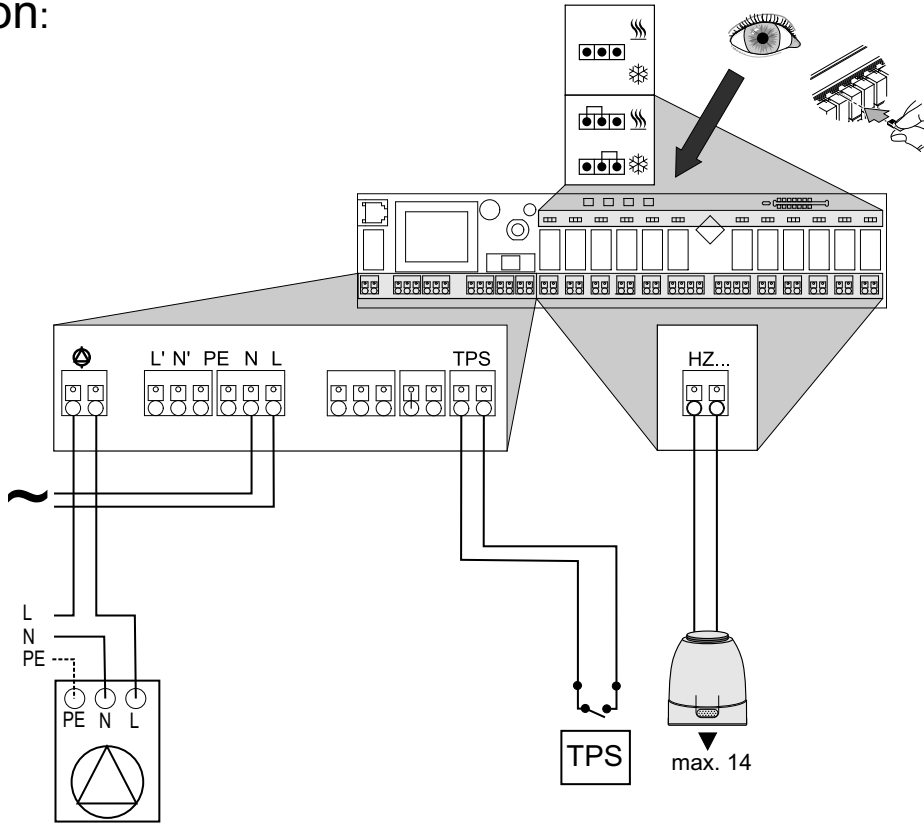

2.3

2.4

2.5

Connection:

Connection type pump 230V:

Basic Mode

Channel 1

5sec.

Channel 1

CRCA-00/06
CRCA-00/07

Channel 2

5sec.

CRCA-00/06
CRCA-00/07

> 0,5sec.

Channel 2

Channel 1