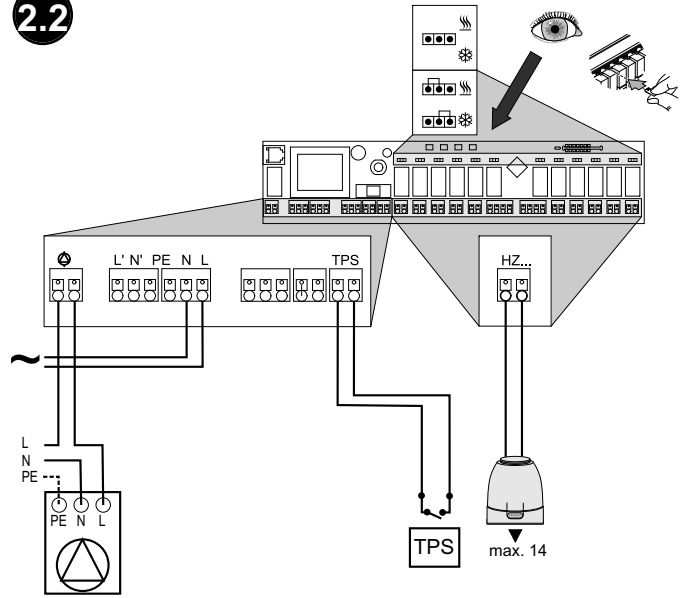

| | | | | | |
|--|----------|----------|----------|---------|----------|
| | | | | | |
| | ~ 60-90% | ~ 80-95% | ~ 20-60% | ~ 0-10% | ~ 70-90% |

1

2

1.1

1.2

1.3

2.1

2.2

2.3

2.4

2.5

Connection:

Connection type pump 230V:

Basic Mode

Channel 1

5sec.