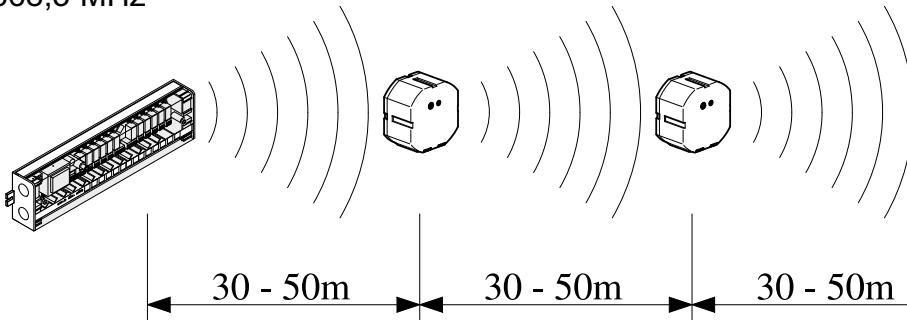

Min. Version 2.06
	Min. Version 3.70
	Min. Version V40

IP20

	T=-25°C - +70°C
	T=0°C - +60°C

868,3 MHz