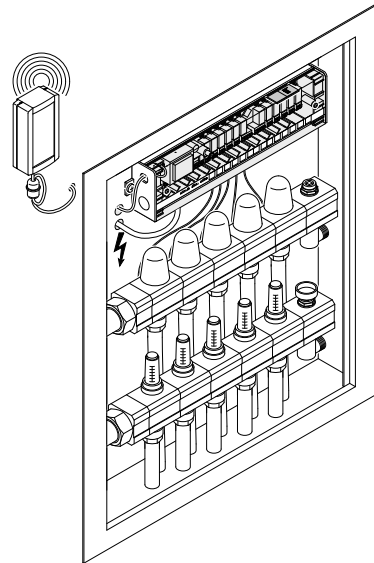

2.3

2.4

2.5

Connection:

Connection type pump 230V:

Basic Mode

Channel 1

5sec.