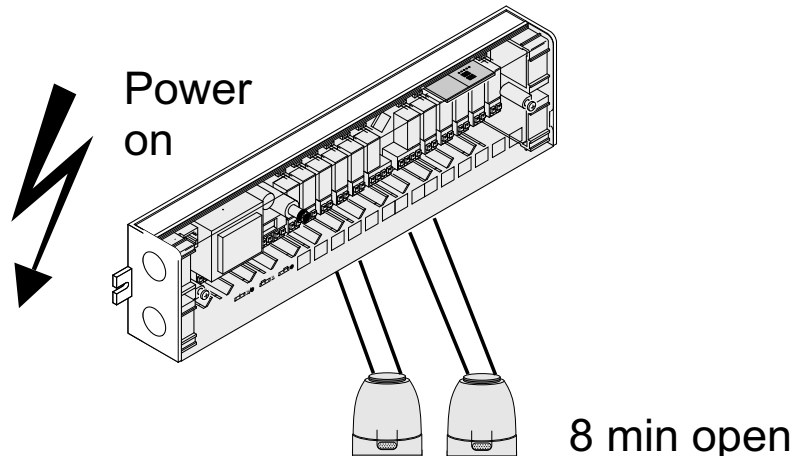

2.3

2.4

2.5

Connection:

Connection type pump 230V:

Basic Mode

Channel 1

5sec.