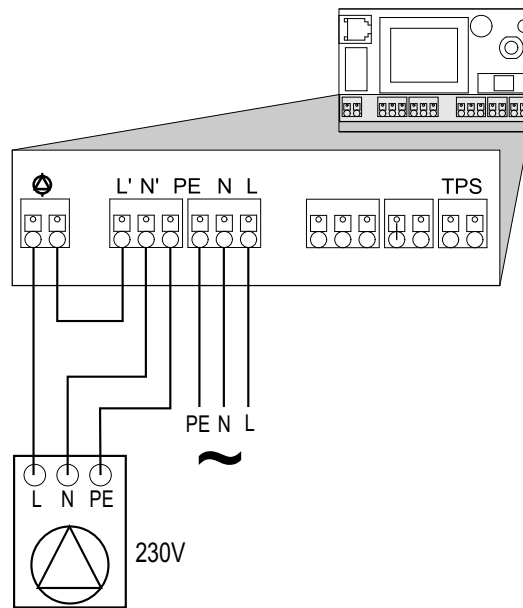

2.3

2.4

2.5

Connection:

Connection type pump 230V:

Basic Mode

Channel 1

5sec.

Channel 1

CRCA-00/06
CRCA-00/07

Channel 2

5sec.

CRCA-00/06
CRCA-00/07

> 0,5sec.

Channel 2

Channel 1