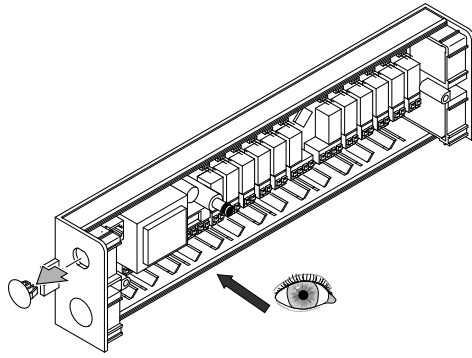

2.3

2.4

2.5

Connection:

Connection type pump 230V:

Basic Mode

Channel 1

5sec.