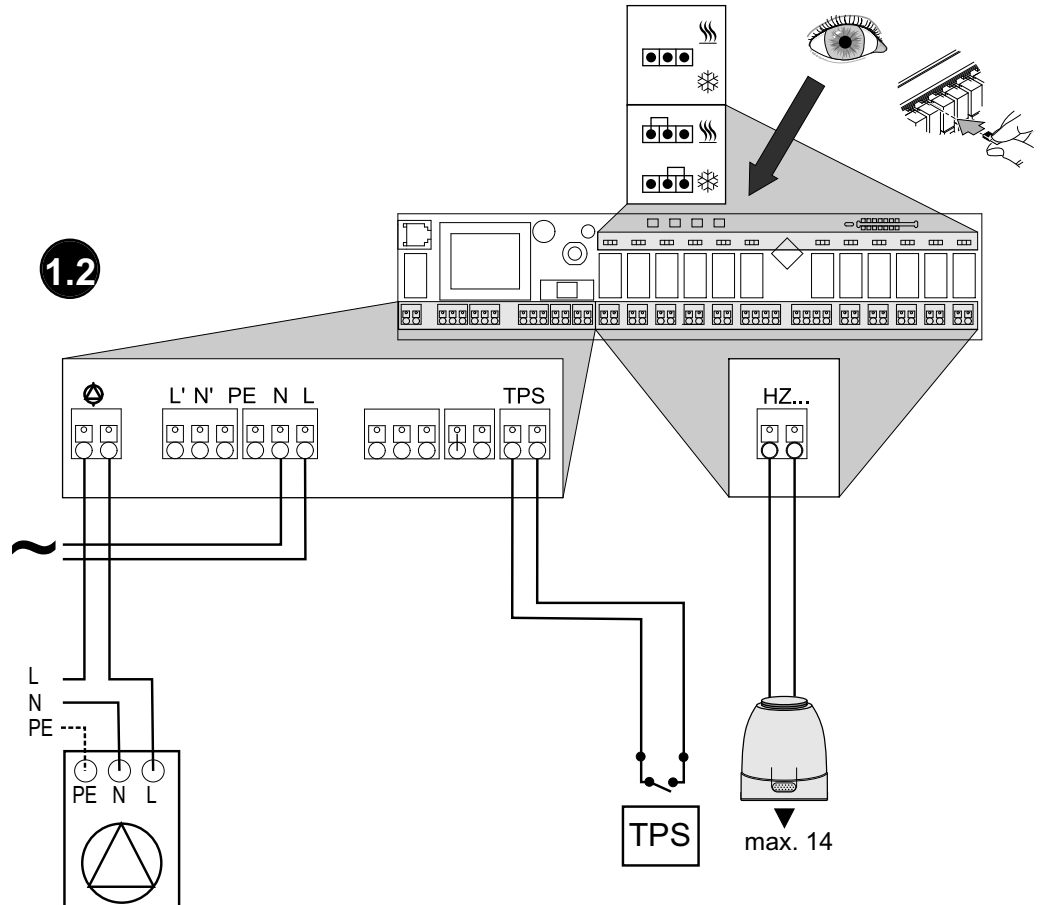

| | | | | | |
|--|----------|----------|----------|---------|----------|
| | | | | | |
| | ~ 60-90% | ~ 80-95% | ~ 20-60% | ~ 0-10% | ~ 70-90% |

1

2

1.1

1.2

1.3

2.1

2.2

2.3

2.4

2.5

Connection:

Connection type pump 230V:

Basic Mode

Channel 1

5sec.