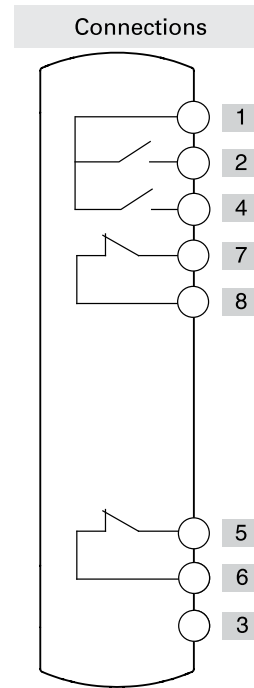

Illuminated
button
spring-return

Illuminated
button
spring-return

Emergency
push button

	Contacts	Diagram
Device 1	1NO	1 ——— 2
Device 2	1NO	1 ——— 4
Device 3	2NC	

Connector	M12 with 8 pole at the bottom	
-----------	----------------------------------	--