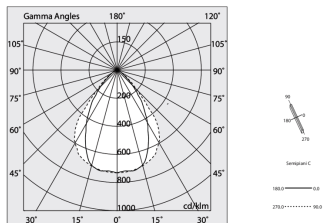

HERO C

108818.01 + 108917.99

novalux
ITALIAN LIGHTING DESIGN SINCE 1948

Features

Use: Indoor
Type of installation: RECESSED INTO PLASTERBOARD
Emission: DIRECT
Optics: MICROPRISMATIZED
Colour: WHITE
Dimming: ON/OFF
Emergency: NO
L: 589x589mm
A: 61mm
H: 68mm
Made in: ITALY
Warranty: 5 years
Weight: 2.1kg

Tech data

Luminaire input power: 28.5W
Luminaire luminous flux: 2355lm
IP: 40
Insulation class: I
Supply voltage: 220-240V 50/60Hz
UGR: <19
SELV: Si

Source

Light source: LED
Source power: 24W
Colour temperature: 4000K
CRI: >90
Colour tolerance: 3 Step MacAdam
LED lifespan: 50000h L80 B20