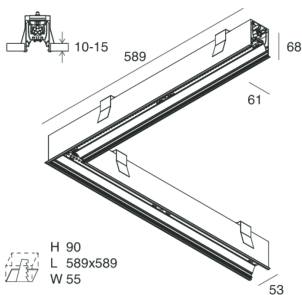

HERO C

108818.01 + 108917.99

novalux
ITALIAN LIGHTING DESIGN SINCE 1948

Features

Use: Indoor
Type of installation: RECESSED INTO PLASTERBOARD
Emission: DIRECT
Optics: MICROPRISMATIZED
Colour: WHITE
Dimming: ON/OFF
Emergency: NO
L: 589x589mm
A: 61mm
H: 68mm
Made in: ITALY
Warranty: 5 years
Weight: 2.1kg