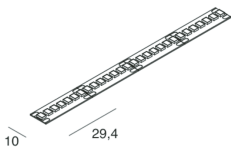

STRIP LED

100937.99

novalux
ITALIAN LIGHTING DESIGN SINCE 1948

Features

Use: Indoor/Outdoor
Dimming: WITH ACCESSORY
Emergency: WITH ACCESSORY
L: 5000mm
A: 10mm
Warranty: 5 years
Weight: 0.155kg

Tech data

Luminous flux in emergency: L min = 30 L max = 130 - 1h: 17% / 3h: 7%
IP: 65
Insulation class: III
Supply voltage: 24 Vdc
Energy efficiency class: E
SELV: No

Source

Light source: LED
Source power: 19.2W/m
Source luminous flux: 2244lm
Colour temperature: 4000K
CRI: >80
LED lifespan: 30000h L70 B20

Compliance

CEI EN 60598-1:2015 + A11:2009. IEC 60598-2:2015 2-1

Standards

Photobiological risk: RISK GROUP 1 Certified fixture in RISK GROUP 1 (Low Risk)-The fixture does not pose a hazard due to normal behavioral limitations on exposure - in accordance with CEI EN 62471:2010-01, IEC TR 62778:2014.

[View more product info](#)

Novalux S.r.l. via Marzabotto, 2 40050 Funo di Argelato (BO) Italy
Tel: +39 051 860558 · Fax +39 051 6647859 · Mail: info@novalux.it · VAT number 00536541204 · novalux.com
Company subject to the management and coordination by SLV GmbH

This technical data sheet is owned by Novalux S.r.l., all rights reserved. Novalux S.r.l. reserves the right to make changes without prior notice.