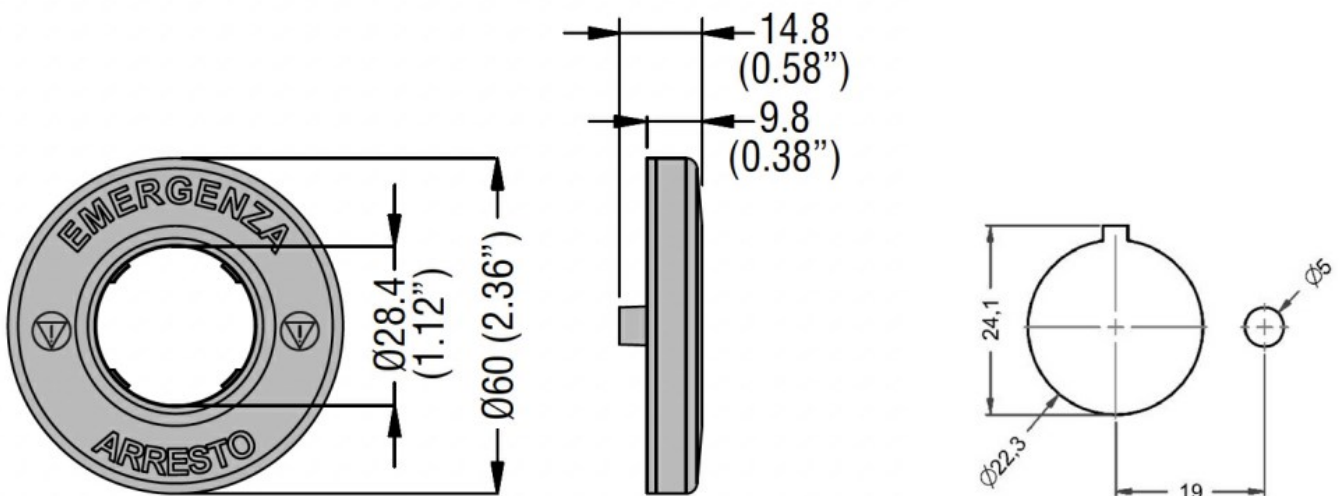

Illuminated disk
for mushroom
head
pushbuttons -
EMERGENZA
ARRESTO
LPXDAU

Product designation

Product type designation

General characteristics

Colour Yellow

Electrical characteristics

Supply voltage (AC) V 110...120

Mechanical features

Operating position

allowable Any

Weight g 22

Ambient conditions

Temperature

Operating temperature

min °C -25
max °C +60

Storage temperature

min °C -40
max °C +85

Dimensions

Wiring diagrams