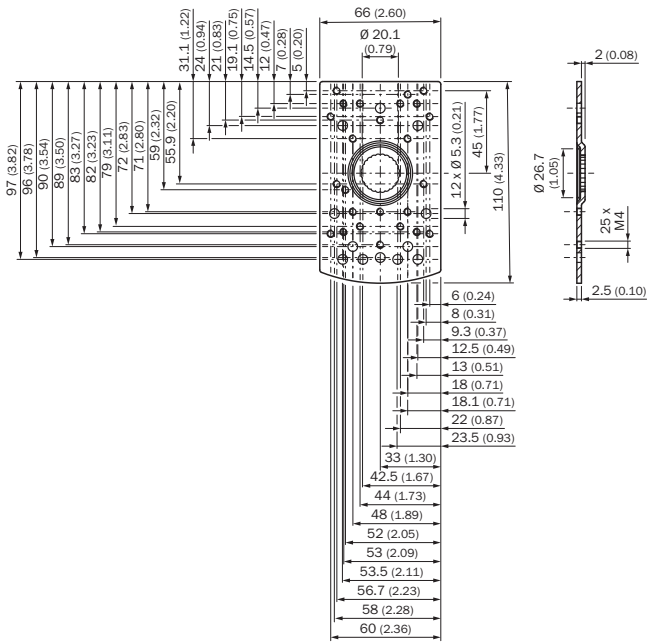

BEF-KHS-N04N

SICK
Sensor Intelligence.

Ordering information

Type	Part no.
BEF-KHS-N04N	2051620

Included in delivery: BEF-KHS-KH3N (1)

Other models and accessories → www.sick.com/

Detailed technical data

Technical specifications

Accessory group	Universal bar clamp systems
Material	Stainless steel 1.4571 (sheet), Stainless steel 1.4408 (clamp)
Items supplied	Universal clamp (5322627), mounting hardware
Description	Plate N04N for universal clamp bracket, stainless steel
Usable for	Dx50 UC12 W12G W14-2 W18-2 W23 W280 W11-2 W12-3 W12-2 Laser W12 Teflon W16 W18-3 W23-2 W24-2 W24-2 Ex W26 W27-2 Laser W27-2 W27-3 W34 W260 W280-2 PowerProx Reflex Array W11G-2 W18-3 Ex W27-3 Ex

Dimensional drawing (Dimensions in mm (inch))

SICK AT A GLANCE

SICK is one of the leading manufacturers of intelligent sensors and sensor solutions for industrial applications. A unique range of products and services creates the perfect basis for controlling processes securely and efficiently, protecting individuals from accidents and preventing damage to the environment.