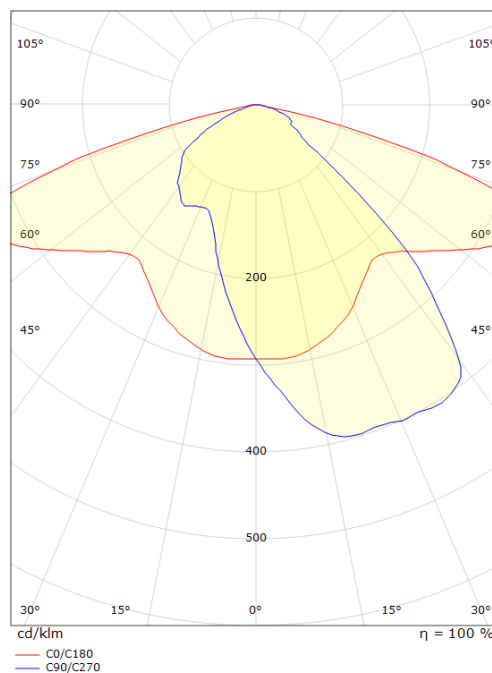

Emballage

Dimensions de l'emballage:	525 x 395 x 210