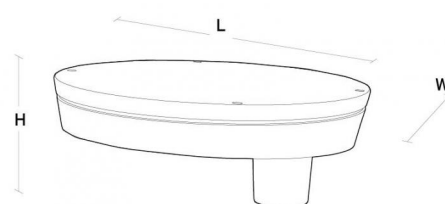

Emballage

Dimensions de l'emballage:	525 x 395 x 210