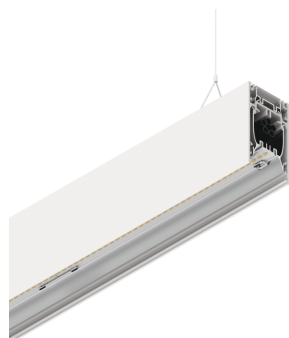

# HERO B

108771.01H

novalux

ITALIAN LIGHTING DESIGN SINCE 1948

## Features

Use: Indoor  
Type of installation: SUSPENDED  
Emission: DIRECT/INDIRECT  
Colour: WHITE  
Dimming: PUSH  
Emergency: NO  
L: 1400mm  
A: 53mm  
H: 92mm  
Made in: ITALY  
Warranty: 5 years  
Weight: 5kg

## Tech data

Luminaire input power: 62.9W  
Indirect luminous flux: 2767lm  
IP: 40  
Insulation class: I  
Supply voltage: 220-240V 50/60Hz  
SELV: Si