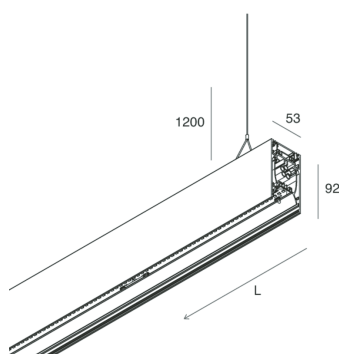

## Features

Use: Indoor  
Type of installation: SUSPENDED  
Emission: DIRECT/INDIRECT  
Colour: WHITE  
Dimming: PUSH  
Emergency: NO  
L: 1400mm  
A: 53mm  
H: 92mm  
Made in: ITALY  
Warranty: 5 years  
Weight: 5kg

## Tech data

Luminaire input power: 62.9W  
Indirect luminous flux: 2767lm  
IP: 40  
Insulation class: I  
Supply voltage: 220-240V 50/60Hz  
SELV: Si