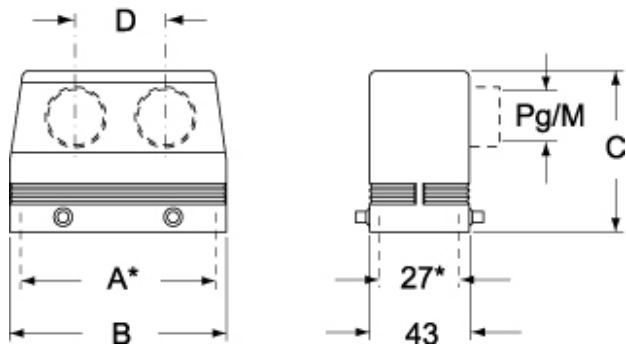

Part number

MAF 24.225

Catalogue drawings

CAF - MAF/MFF

Notes

Dimensions shown in mm are not binding and may be changed without notice.