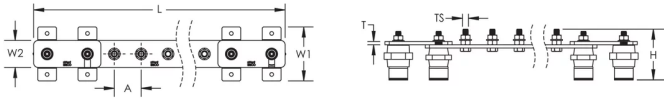

Unit Weight: 7,45-kg

ADDITIONAL PRODUCT DETAILS

Tinned finish is 8 microns according to ASTM B545 Service Class "C" for corrosive environments.

DIAGRAMS

AVERTISSEMENT

Les produits nVent doivent être installés et utilisés conformément aux consignes figurant dans les fiches d'instructions et les documents de formation des produits nVent. Les fiches d'instructions sont disponibles à l'adresse suivante: www.nvent.com et auprès de votre représentant du service client nVent. Une mauvaise installation, une utilisation incorrecte, une application erronée ou toute autre forme de non-respect scrupuleux des instructions et avertissements de nVent peuvent entraîner un dysfonctionnement du produit, des dommages matériels, des lésions corporelles graves et le décès et/ou annuler votre garantie.

Amérique du Nord

+1.800.753.9221

Option 1 – Customer Care

Option 2 – Technical Support

Europe

Netherlands:

+31 800-0200135

France:

+33 800 901 793

Europe

Germany:

800 1890272

Other Countries:

+31 13 5835404