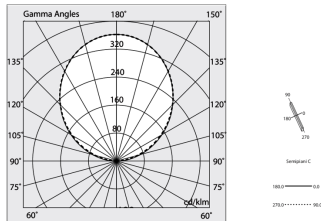

HERO B

1087B6.02

novalux
ITALIAN LIGHTING DESIGN SINCE 1948

Features

Use: Indoor
Type of installation: SUSPENDED
Emission: INDIRECT
Optics: OPAL
Colour: BLACK
Dimming: DALI
Emergency: NO
L: 1120mm
A: 53mm
H: 92mm
Made in: ITALY
Warranty: 5 years
Weight: 4kg