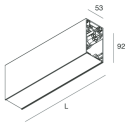

HERO B: MOD.CIECO 1400 NE

1087A7.02