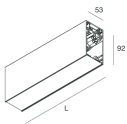

HERO B: MOD.CIECO 1680 NE

1087A8.02