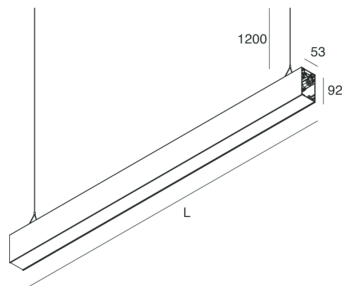

HERO B

1087B6.02

novalux
ITALIAN LIGHTING DESIGN SINCE 1948

Features

Use: Indoor
Type of installation: SUSPENDED
Emission: INDIRECT
Optics: OPAL
Colour: BLACK
Dimming: DALI
Emergency: NO
L: 1120mm
A: 53mm
H: 92mm
Made in: ITALY
Warranty: 5 years
Weight: 4kg