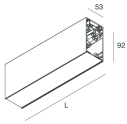

HERO B

1087B6.02

novalux
ITALIAN LIGHTING DESIGN SINCE 1948

COMPLETION ACCESSORIES

HERO B: MOD.CIECO 250 NE

1087A3.02