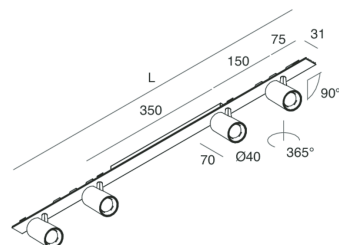

Novalux S.r.l. via Marzabotto, 2 40050 Funo di Argelato (BO) Italy
Tel: +39 051 860558 · Fax +39 051 6647859 · Mail: info@novalux.it · VAT number 00536541204 · novalux.com
Company subject to the management and coordination by SLV GmbH

This technical data sheet is owned by Novalux S.r.l., all rights reserved. Novalux S.r.l. reserves the right to make changes without prior notice.