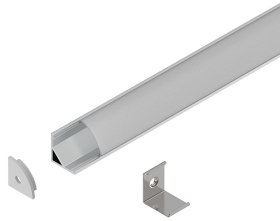

PROFILED AD ANGOLO H16

105408.96

novalux
ITALIAN LIGHTING DESIGN SINCE 1948

Features

Use: Indoor
Type of installation: LIGHT COVE, CEILING MOUNTED
Emission: DIRECT
Optics: OPAL
Colour: ANODIZED NATURAL FINISH
L: 2000mm
A: 16mm
H: 16mm
Warranty: 5 years
Weight: 0.3kg