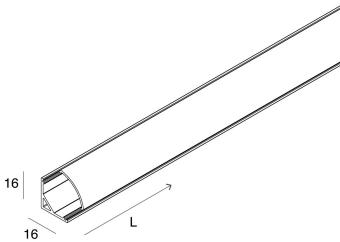

Novalux S.r.l. via Marzabotto, 2 40050 Funo di Argelato (BO) Italy
Tel: +39 051 860558 · Fax +39 051 6647859 · Mail: info@novalux.it · VAT number 00536541204 · novalux.com
Company subject to the management and coordination by SLV GmbH

This technical data sheet is owned by Novalux S.r.l., all rights reserved. Novalux S.r.l. reserves the right to make changes without prior notice.