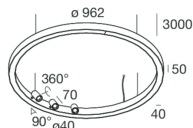

Novalux S.r.l. via Marzabotto, 2 40050 Funo di Argelato (BO) Italy
Tel: +39 051 860558 · Fax +39 051 6647859 · Mail: info@novalux.it · VAT number 00536541204 · novalux.com
Company subject to the management and coordination by SLV GmbH

This technical data sheet is owned by Novalux S.r.l., all rights reserved. Novalux S.r.l. reserves the right to make changes without prior notice.