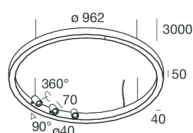

HALOS SPOT

109703.20

novalux

ITALIAN LIGHTING DESIGN SINCE 1948

Features

Use: Indoor
Type of installation: SUSPENDED
Emission: DIRECT
Optics: OPALE/SPOT
Beam: 20°
Colour: CAFFE
Dimming: WITH ACCESSORY
Emergency: NO
L: Ø 962mm
A: 40mm
H: 50mm
Made in: ITALY
Warranty: 5 years
Weight: 7.5kg