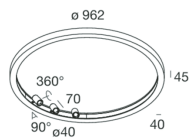

Novalux S.r.l. via Marzabotto, 2 40050 Funo di Argelato (BO) Italy
Tel: +39 051 860558 · Fax +39 051 6647859 · Mail: info@novalux.it · VAT number 00536541204 · novalux.com
Company subject to the management and coordination by SLV GmbH

This technical data sheet is owned by Novalux S.r.l., all rights reserved. Novalux S.r.l. reserves the right to make changes without prior notice.