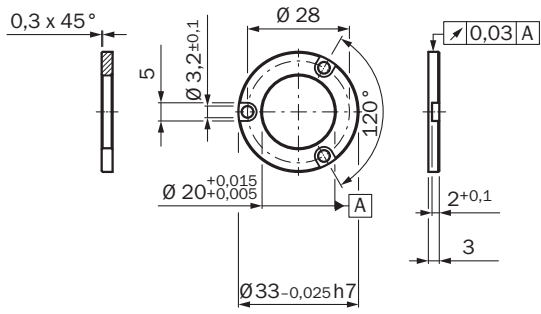

Dimensional drawing (Dimensions in mm (inch))