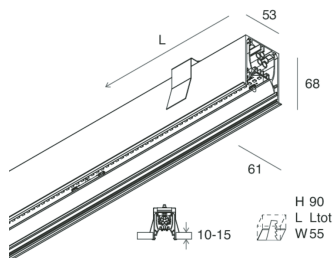

## Features

Use: Indoor  
Type of installation: RECESSED INTO PLASTERBOARD  
Emission: DIRECT  
Optics: OPAL  
Colour: BLACK  
Dimming: PUSH, DALI  
Emergency: NO  
L: 1120mm  
A: 61mm  
H: 68mm  
Made in: ITALY  
Warranty: 5 years  
Weight: 2.8kg