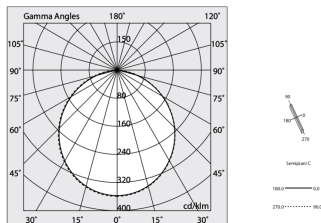

HERO C

108828.02H + 108901.99

novalux
ITALIAN LIGHTING DESIGN SINCE 1948

Features

Use: Indoor
Type of installation: RECESSED INTO PLASTERBOARD
Emission: DIRECT
Optics: OPAL
Colour: BLACK
Dimming: PUSH, DALI
Emergency: NO
L: 1120mm
A: 61mm
H: 68mm
Made in: ITALY
Warranty: 5 years
Weight: 2.8kg

Tech data

Luminaire input power: 28.5W
Luminaire luminous flux: 1909lm
IP: 40
Insulation class: I
Supply voltage: 220-240V 50/60Hz
SELV: Si

Source

Light source: LED
Source power: 24W
Colour temperature: 2700K
CRI: >90
Colour tolerance: 3 Step MacAdam
LED lifespan: 50000h L80 B20

Compliance

CEI EN 60598-1:2015 + A11:2009. IEC 60598-2:2015 2-1, 2-2

Standards

Photobiological risk: RISK GROUP 0 Certified fixture in EXEMPT GROUP, in accordance with CEI EN 62471:2010-01, IEC TR 62778:2014.

CAM edilizia: The product complies with the requirements for public buildings, ministerial decree of 23rd June 2022 n.256.

[View more product info](#)

Novalux S.r.l. via Marzabotto, 2 40050 Funo di Argelato (BO) Italy
Tel: +39 051 860558 · Fax +39 051 6647859 · Mail: info@novalux.it · VAT number 00536541204 · novalux.com
Company subject to the management and coordination by SLV GmbH

This technical data sheet is owned by Novalux S.r.l., all rights reserved. Novalux S.r.l. reserves the right to make changes without prior notice.