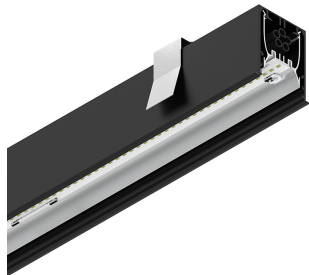

## Features

Use: Indoor  
Type of installation: RECESSED INTO PLASTERBOARD  
Emission: DIRECT  
Optics: OPAL  
Colour: BLACK  
Dimming: PUSH, DALI  
Emergency: NO  
L: 1120mm  
A: 61mm  
H: 68mm  
Made in: ITALY  
Warranty: 5 years  
Weight: 2.8kg

## Tech data

Luminaire input power: 28.5W  
Luminaire luminous flux: 1909lm  
IP: 40  
Insulation class: I  
Supply voltage: 220-240V 50/60Hz  
SELV: Si