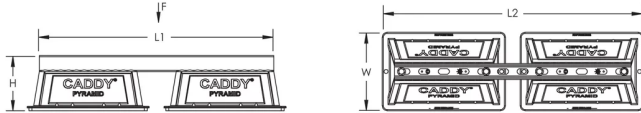

Unit Weight: 4-kg

Static Load: 8900 N

ADDITIONAL PRODUCT DETAILS

Les charges statiques sont censées être uniformément réparties.

DIAGRAMS

AVERTISSEMENT

Les produits nVent doivent être installés et utilisés conformément aux consignes figurant dans les fiches d'instructions et les documents de formation des produits nVent. Les fiches d'instructions sont disponibles à l'adresse suivante: www.nvent.com et auprès de votre représentant du service client nVent. Une mauvaise installation, une utilisation incorrecte, une application erronée ou toute autre forme de non-respect scrupuleux des instructions et avertissements de nVent peuvent entraîner un dysfonctionnement du produit, des dommages matériels, des lésions corporelles graves et le décès et/ou annuler votre garantie.

Amérique du Nord

+1.800.753.9221

Option 1 – Customer Care

Option 2 – Technical Support

Europe

Netherlands:

+31 800-0200135

France:

+33 800 901 793

Europe

Germany:

800 1890272

Other Countries:

+31 13 5835404