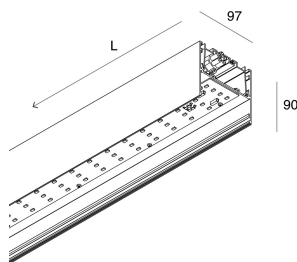

LUCKY MAXI

106214.01 + 106223.99

novalux

ITALIAN LIGHTING DESIGN SINCE 1948

Features

Use: Indoor
Type of installation: SUSPENDED, CEILING MOUNTED
Emission: DIRECT
Optics: MICROPRISMATIZED
Colour: WHITE
Dimming: ON/OFF
Emergency: Autonomy 1h/Recharge time 12h
L: 1200mm
A: 97mm
H: 90mm
Made in: ITALY
Warranty: 5 years except battery
Weight: 5.63kg