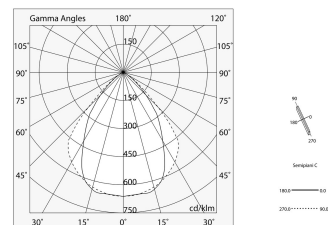

LUCKY MAXI

106214.01 + 106223.99

novalux

ITALIAN LIGHTING DESIGN SINCE 1948

Features

Use: Indoor
Type of installation: SUSPENDED, CEILING MOUNTED
Emission: DIRECT
Optics: MICROPRISMATIZED
Colour: WHITE
Dimming: ON/OFF
Emergency: Autonomy 1h/Recharge time 12h
L: 1200mm
A: 97mm
H: 90mm
Made in: ITALY
Warranty: 5 years except battery
Weight: 5.63kg

Tech data

Luminaire input power: 42W
Luminaire luminous flux: 3107lm
Luminous flux in emergency: 11%
IP: 40
Insulation class: I
Supply voltage: 220-240V 50/60Hz
UGR: <19
SELV: Si

Source

Light source: LED
Source power: 36W
Source luminous flux: 5040lm
Colour temperature: 4000K
CRI: >90
Colour tolerance: 3 Step MacAdam
LED lifespan: 50000h L80 B20

Compliance

CEI EN 60598-1:2021 + A11:2023, CEI EN 60598-2-1:2022, CEI EN 60598-2-22:2023

Standards

Photobiological risk: RISK GROUP 0 Certified fixture in EXEMPT GROUP, in accordance with CEI EN 62471:2010-01, IEC TR 62778:2014.
CAM edilizia: The product complies with the requirements for public buildings, ministerial decree of 23rd June 2022 n.256.

[View more product info](#)

Novalux S.r.l. via Marzabotto, 2 40050 Funo di Argelato (BO) Italy
Tel: +39 051 860558 · Fax +39 051 6647859 · Mail: info@novalux.it · VAT number 00536541204 · novalux.com
Company subject to the management and coordination by SLV GmbH

This technical data sheet is owned by Novalux S.r.l., all rights reserved. Novalux S.r.l. reserves the right to make changes without prior notice.
Last update: 21/3/2024, 16:51:50