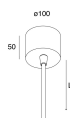

Features

Use: Indoor
Type of installation: WALL, SUSPENDED, CEILING MOUNTED
Emission: DIRECT
Optics: OPAL
Colour: WHITE
Dimming: ON/OFF
Emergency: NO
L: 400mm
A: 400mm
H: 81mm
Made in: ITALY
Warranty: 5 years
Weight: 3.8kg

Tech data

Luminaire input power: 35.2W
Luminaire luminous flux: 3443lm
IP: 40
Insulation class: I
Supply voltage: 220-240V 50/60Hz
SELV: Si

Source

Light source: LED
Source power: 31W
Source luminous flux: 5062lm
Colour temperature: 4000K
CRI: >80
Colour tolerance: 3 Step MacAdam
LED lifespan: 50000h L80 B20

[View more product info](#)

MOUNTING ACCESSORIES

ROTO: D=400 KIT 3 SOSP. L3000

104413.99

ROTO: ALIMENTAZIONE L1200 3P. BIA

104423.01

ROTO: ALIMENTAZIONE L3000 3P. BIA.

104425.01