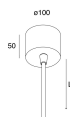

Features

Use: Indoor
Type of installation: WALL, SUSPENDED, CEILING MOUNTED
Emission: DIRECT
Optics: OPAL
Colour: WHITE
Dimming: ON/OFF
Emergency: NO
L: 400mm
A: 400mm
H: 81mm
Made in: ITALY
Warranty: 5 years
Weight: 3.8kg

[View more product info](#)

MOUNTING ACCESSORIES

ROTO: D=400 KIT 3 SOSP. L3000

104413.99

ROTO: ALIMENTAZIONE L1200 3P. BIA

104423.01

ROTO: ALIMENTAZIONE L3000 3P. BIA.

104425.01