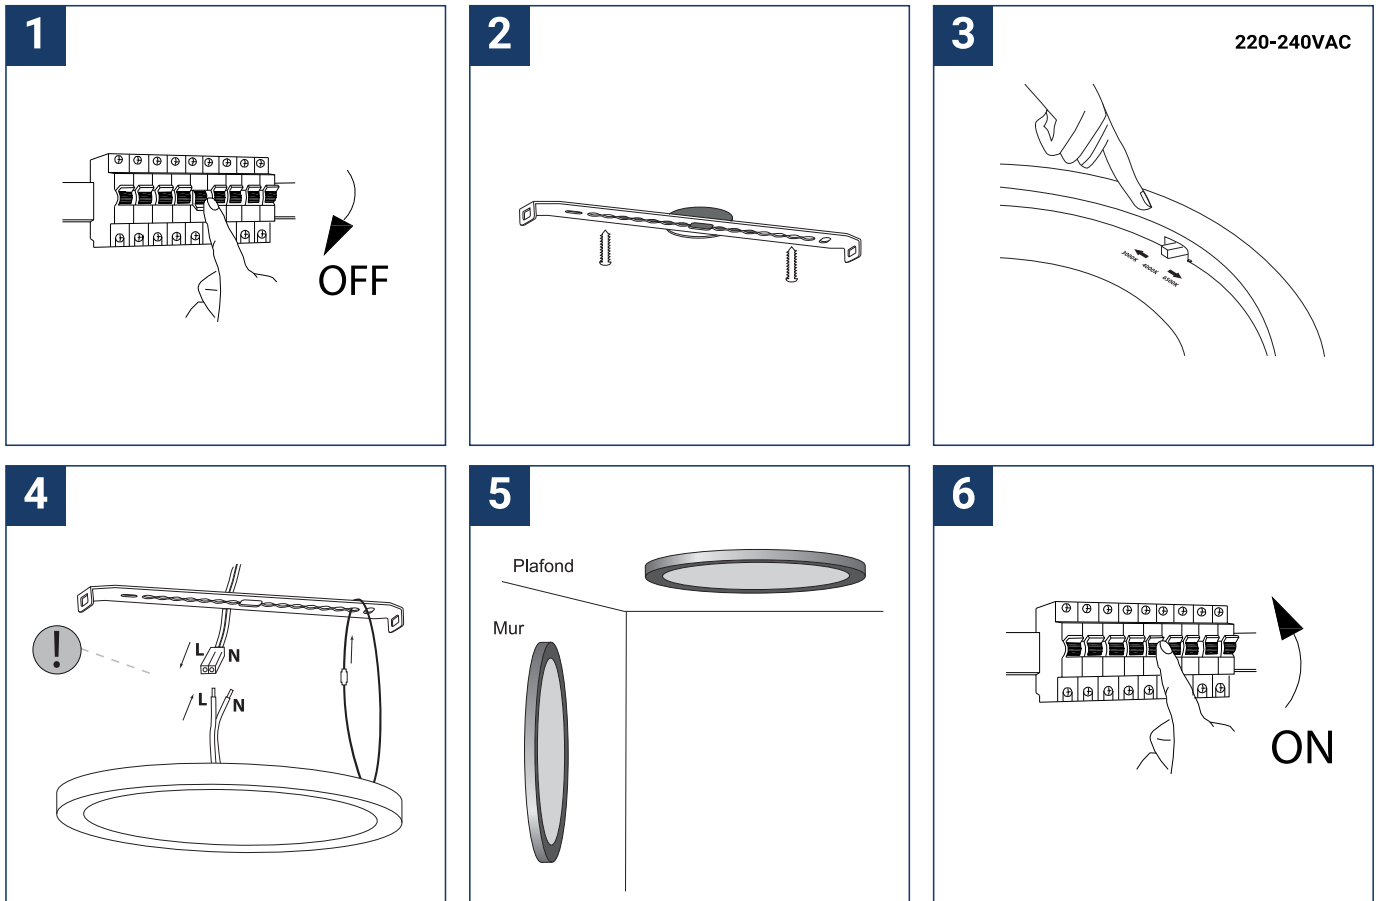

Ref : 77492-77554-77565-77674

Montage en saillie

<https://www.miidex.com/283-connecteurs-etanches-et-boites-de-derivation>

FR
Cet appareil
et ses accessoires
se recyclent

À DÉPOSER
EN MAGASIN

OU

À DÉPOSER
EN DÉCHÈTERIE