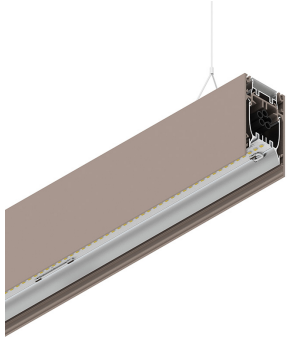

HERO B

108788.21H

novalux
ITALIAN LIGHTING DESIGN SINCE 1948

Features

Use: Indoor
Type of installation: SUSPENDED
Emission: DIRECT/INDIRECT
Colour: CAPPUCCINO
Dimming: PUSH
Emergency: NO
L: 2240mm
A: 53mm
H: 92mm
Made in: ITALY
Warranty: 5 years
Weight: 8kg

Tech data

Luminaire input power: 105.9W
Indirect luminous flux: 5193lm
IP: 40
Insulation class: I
Supply voltage: 220-240V 50/60Hz
SELV: Si

Source

Light source: LED
Source power: 91W
Colour temperature: 4000K
CRI: >90
Colour tolerance: 3 Step MacAdam
LED lifespan: 50000h L80 B20