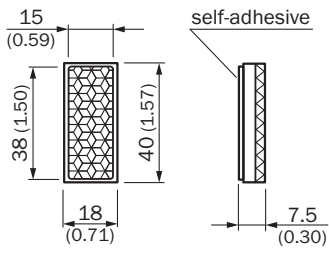

### Detailed technical data

#### Technical specifications

<b>Accessory group</b>	Reflectors
<b>Accessory family</b>	Angular
<b>Description</b>	Rectangular, self-adhesive
<b>Mounting system type</b>	Self-adhesive
<b>Ambient operating temperature</b>	-20 °C ... +65 °C
<b>Dimensions</b>	18 mm x 40 mm
<b>Reflective area</b>	15 mm x 38 mm
<b>Material</b>	PMMA/ABS

Dimensional drawing (Dimensions in mm (inch))