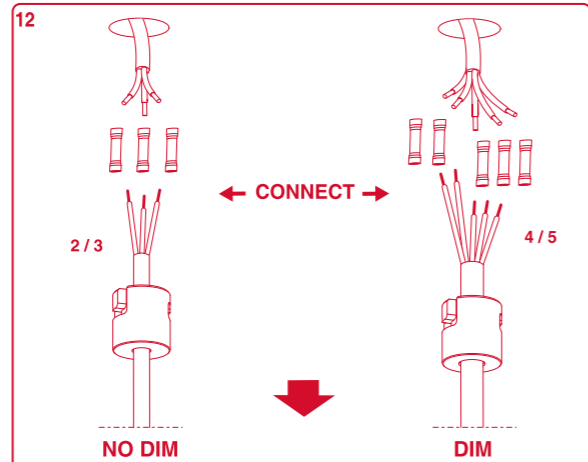

MAINS TRIMLESS / MAINS THICK TRIMLESS

NO DIM

N	L	N	L	ON / OFF
-	+	N ⊕	L	48Vdc

COLOR WIRE

GREEN YELLOW

DIM

N	L	LP	N	DIM PUSH
N	L	D1	D2	DIM DALI
N	L	-	+	DIM 1/10
+	-	D-	D+	48Vdc

COLOR WIRE

BLUE BROWN WHITE RED BLUE BROWN GREEN YELLOW WHITE RED

COAXIAL TRIMLESS

12

CONNECT MIND POLARITY

(A) X2 (B) X2 (C) X2 (D) X2

COLOR WIRE

BLACK COAXIAL

UNIPOLAR TRIMLESS