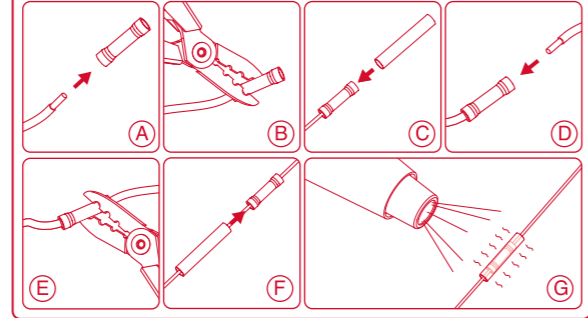

MAINS TRIMLESS / MAINS THICK TRIMLESS

NO DIM

N	L	N	L	ON / OFF
-	+	N ⊕	L	48Vdc

COLOR WIRE

GREEN YELLOW

DIM

N	L	LP	N	DIM PUSH
N	L	D1	D2	DIM DALI
N	L	-	+	DIM 1/10
+	-	D-	D+	48Vdc

COLOR WIRE

BLUE BROWN WHITE RED BLUE BROWN GREEN YELLOW WHITE RED

COAXIAL TRIMLESS

12

CONNECT MIND POLARITY

(A) X2 (B) X2 (C) X2 (D) X2

COLOR WIRE

BLACK COAXIAL

UNIPOLAR TRIMLESS