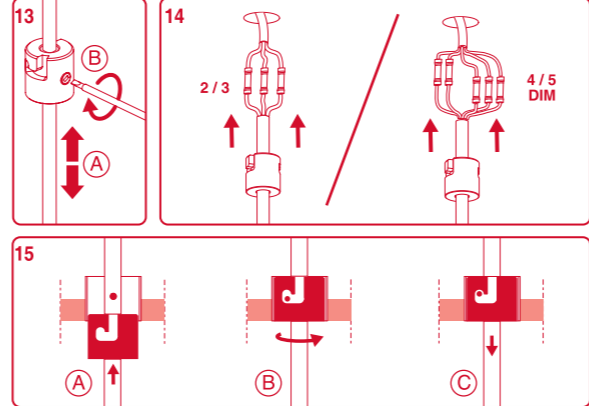

MAINS TRIMLESS / MAINS THICK TRIMLESS

NO DIM

N	L	N	L	ON / OFF
-	+	N ⊕	L	48Vdc

COLOR WIRE

GREEN YELLOW

DIM

N	L	LP	N	DIM PUSH
N	L	D1	D2	DIM DALI
N	L	-	+	DIM 1/10
+	-	D-	D+	48Vdc

COLOR WIRE

BLUE BROWN WHITE RED BLUE BROWN GREEN YELLOW WHITE RED

COAXIAL TRIMLESS

12

CONNECT MIND POLARITY

(A) X2 (B) X2 (C) X2 (D) X2

COLOR WIRE

BLACK COAXIAL

UNIPOLAR TRIMLESS