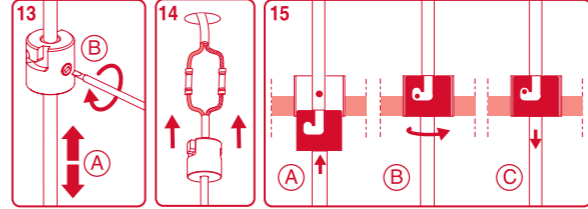

MAINS TRIMLESS / MAINS THICK TRIMLESS

NO DIM

N	L	N	L	ON / OFF
-	+	N ⊕	L	48Vdc

COLOR WIRE

GREEN YELLOW

DIM

N	L	LP	N	DIM PUSH
N	L	D1	D2	DIM DALI
N	L	-	+	DIM 1/10
+	-	D-	D+	48Vdc

COLOR WIRE

BLUE BROWN WHITE RED BLUE BROWN GREEN YELLOW WHITE RED

COAXIAL TRIMLESS

12

CONNECT MIND POLARITY

(A) X2 (B) X2 (C) X2 (D) X2

COLOR WIRE

BLACK COAXIAL

UNIPOLAR TRIMLESS

12

CONNECT MIND POLARITY

(A) X2 (B) X2 (C) X2 (D) X2