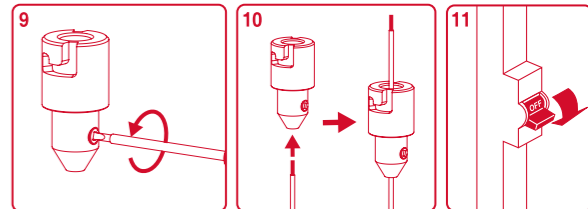

BLUE BROWN WHITE RED BLUE BROWN GREEN YELLOW WHITE RED

COAXIAL TRIMLESS

12

CONNECT MIND POLARITY

(A) X2 (B) X2 (C) X2 (D) X2

COLOR WIRE

BLACK COAXIAL

UNIPOLAR TRIMLESS