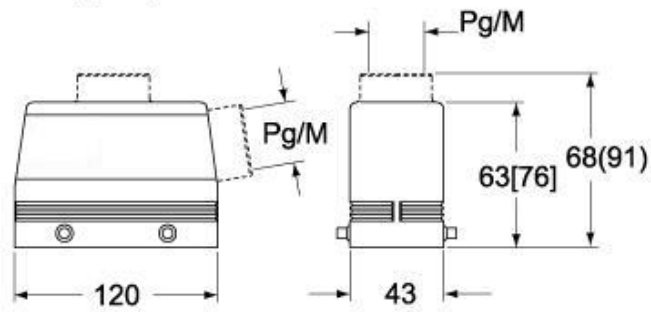

Part number

CAO 24.21

Hood, C-TYPE series, with 4 pegs, Pg21 side cable entry, size "104.27", high construction

Product description		Material properties	
Product type	Hood	Colour	RAL 7040 grey
Series	C-TYPE	RoHs conformity	Compliant
Closing type	With 4 pegs	China RoHs - EFUP	E
Size	Size 104.27	REACH SVHC substances	No
Cable entry	Side cable entry Pg21	Approvals / Standards	
Specification	High construction	Certifications	DNV, BV
Technical data		UL	ECBT2
IP degree of protection	IP65 / IP66 / IP69	cUL	ECBT8
Further technical details		General ordering information	
Weight	234,00 g	EAN13 code	8015747006514
Operating temperature range (min, max)	-40°C...+125°C	Packaging Information	
		Packaging length	255,00 mm
		Packaging height	150,00 mm
		Packaging width	180,00 mm
		Packaging weight	2,54 kg
		Packaging volume	6,89 dm ³
		Packaging description	Carton box
		Packaging quantity	10 Pcs
		Packaging EAN code	8015747006521
		Sub-packaging weight	1,27 kg
		Sub-packaging description	Plastic packaging
		Sub-packaging quantity	5 Pcs
		Sub-packaging EAN barcode	8015747006538

Part number

CAO 24.21

Catalogue drawings

**CHO [CAO] CHV (CAV) - MHO [MAO]
MHV (MAV)**

CHV G (CAV G) - MHV G (MAV G) - [MFV G]

Notes

Dimensions shown in mm are not binding and may be changed without notice.