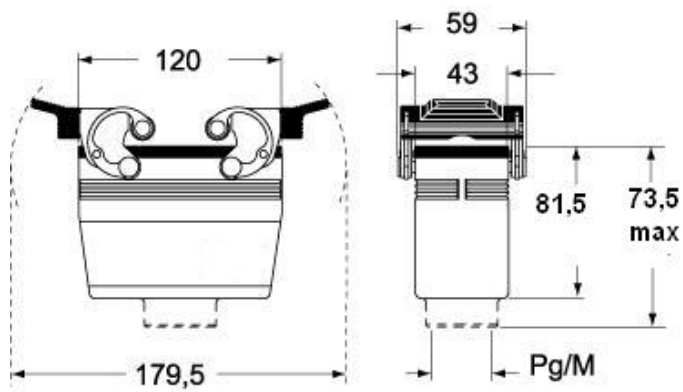

Part number

CAO 24.21

Hood, C-TYPE series, with 4 pegs, Pg21 side cable entry, size "104.27", high construction

Product description		Material properties	
Product type	Hood	Colour	RAL 7040 grey
Series	C-TYPE	RoHs conformity	Compliant
Closing type	With 4 pegs	China RoHs - EFUP	E
Size	Size 104.27	REACH SVHC substances	No
Cable entry	Side cable entry Pg21	Approvals / Standards	
Specification	High construction	Certifications	DNV, BV
Technical data		UL	ECBT2
IP degree of protection	IP65 / IP66 / IP69	cUL	ECBT8
Further technical details		General ordering information	
Weight	234,00 g	EAN13 code	8015747006514
Operating temperature range (min, max)	-40°C...+125°C	Packaging Information	
		Packaging length	255,00 mm
		Packaging height	150,00 mm
		Packaging width	180,00 mm
		Packaging weight	2,54 kg
		Packaging volume	6,89 dm ³
		Packaging description	Carton box
		Packaging quantity	10 Pcs
		Packaging EAN code	8015747006521
		Sub-packaging weight	1,27 kg
		Sub-packaging description	Plastic packaging
		Sub-packaging quantity	5 Pcs
		Sub-packaging EAN barcode	8015747006538

Part number

CAO 24.21

Catalogue drawings

**CHO [CAO] CHV (CAV) - MHO [MAO]
MHV (MAV)**

CHV G (CAV G) - MHV G (MAV G) - [MFV G]

Notes

Dimensions shown in mm are not binding and may be changed without notice.