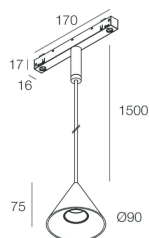

Novalux S.r.l. via Marzabotto, 2 40050 Funo di Argelato (BO) Italy
Tel: +39 051 860558 · Fax +39 051 6647859 · Mail: info@novalux.it · VAT number 00536541204 · novalux.com
Company subject to the management and coordination by SLV GmbH

This technical data sheet is owned by Novalux S.r.l., all rights reserved. Novalux S.r.l. reserves the right to make changes without prior notice.