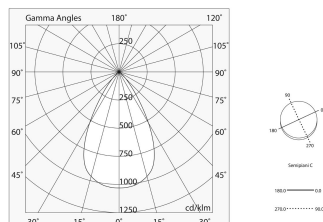

FORTY8 TRACK

108534.01

novalux

ITALIAN LIGHTING DESIGN SINCE 1948

Features

Use: Indoor
Type of installation: TRACK
Emission: DIRECT
Optics: SPOT
Beam: 50°
Colour: WHITE
Dimming: DALI
Emergency: NO
H: 78mm
ø: Ø90
Warranty: 5 years
Weight: 0.36kg

Tech data

Luminaire input power: 9W
Luminaire luminous flux: 554lm
IP: 20
Insulation class: III
Supply voltage: 48 Vdc
SELV: Si

Source

Light source: LED
Source power: 7W
Colour temperature: 4000K
CRI: >90
Colour tolerance: 3 Step MacAdam
LED lifespan: 30000h L70 B20

Compliance

CEI EN 60598-1:2015 + A11:2009. IEC 60598-2:2015 2-1

Standards

Photobiological risk: RISK GROUP 1 Certified fixture in RISK GROUP 1 (Low Risk)-The fixture does not pose a hazard due to normal behavioral limitations on exposure - in accordance with CEI EN 62471:2010-01, IEC TR 62778:2014.

[View more product info](#)

Novalux S.r.l. via Marzabotto, 2 40050 Funo di Argelato (BO) Italy
Tel: +39 051 860558 · Fax +39 051 6647859 · Mail: info@novalux.it · VAT number 00536541204 · novalux.com
Company subject to the management and coordination by SLV GmbH

This technical data sheet is owned by Novalux S.r.l., all rights reserved. Novalux S.r.l. reserves the right to make changes without prior notice.