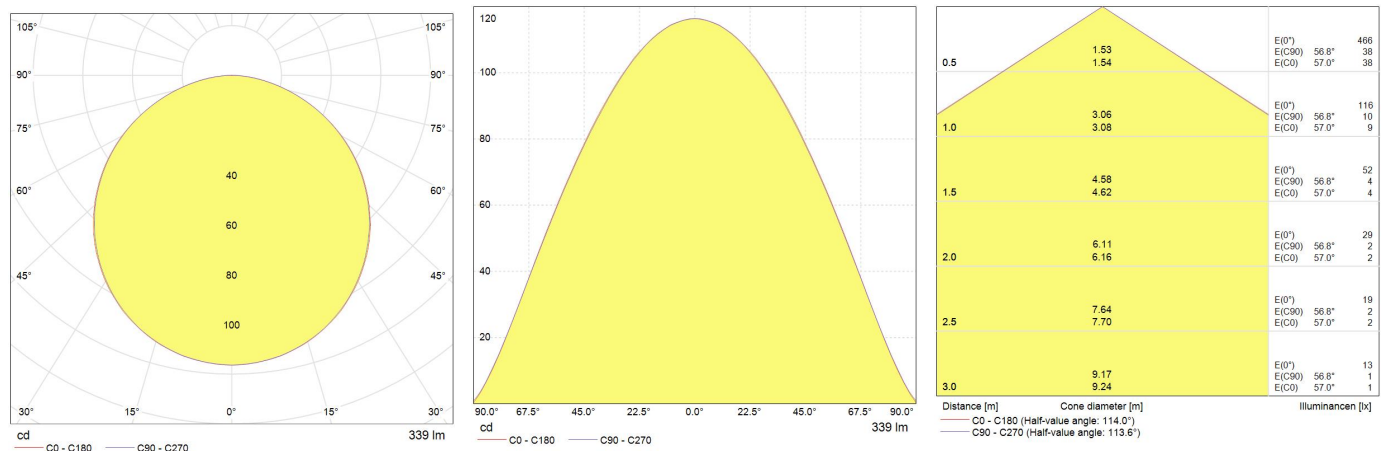

Logistic data

Box quantity	1
Shipment	Standard
Product status	Available

Light distribution

Downloads & Links

- [Go to the catalog site (HTTP)](#)
- [Datasheet (PDF)](#)
- [Installation guide (PDF)](#)
- [Images (HTTP)](#)
- [DoC document (PDF)](#)
- [Photometry files for EMERGENCY versions (HTTP)](#)
- [Datasheet (FR) (PDF)](#)