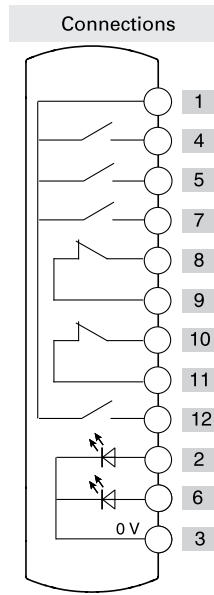

Illuminated selector switch  
3 positions  
↓

Non-illuminated button  
spring-return

Illuminated button  
spring-return

Emergency push button

	Contacts	Diagram
Device 1	2NO	
Device 2	1NO	
Device 3	1NO	
Device 4	2NC	

Connector	Cable length 0.2m and 12 pole M12 connector on the side	
-----------	---	--