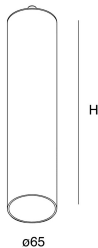

Compliance

CEI EN 60598-1:2015 + A11:2009. IEC 60598-2:2015 2-1

[View more product info](#)

Novalux S.r.l. via Marzabotto, 2 40050 Funo di Argelato (BO) Italy
Tel: +39 051 860558 · Fax +39 051 6647859 · Mail: info@novalux.it · VAT number 00536541204 · novalux.com
Company subject to the management and coordination by SLV GmbH

This technical data sheet is owned by Novalux S.r.l., all rights reserved. Novalux S.r.l. reserves the right to make changes without prior notice.