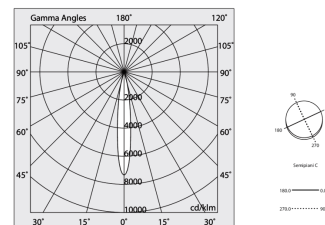

P-30 STRIP LED

1058C2.21

novalux
ITALIAN LIGHTING DESIGN SINCE 1948

Features

Use: Indoor
Type of installation: RECESSED INTO PLASTERBOARD, SUSPENDED, CEILING MOUNTED
Emission: ADJUSTABLE
Optics: SPOT
Beam: 14°
Colour: CAPPUCCINO
Dimming: ON/OFF
Emergency: NO
L: 800mm
A: 31mm
Made in: ITALY
Warranty: 5 years

Tech data

Luminaire input power: 19.6W
Luminaire luminous flux: 1642lm
IP: 20
Insulation class: I
Supply voltage: 220-240V 50/60Hz
SELV: Si

Source

Light source: LED
Source power: 18W
Source luminous flux: 1948lm
Colour temperature: 2700K
CRI: >90
Colour tolerance: 2 Step MacAdam
LED lifespan: 50000h L80 B20