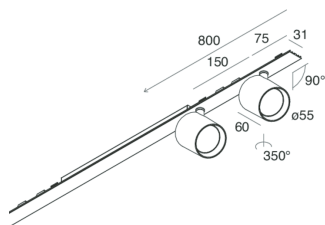

P-30 STRIP LED

1058C2.21

novalux
ITALIAN LIGHTING DESIGN SINCE 1948

Features

Use: Indoor
Type of installation: RECESSED INTO PLASTERBOARD, SUSPENDED, CEILING MOUNTED
Emission: ADJUSTABLE
Optics: SPOT
Beam: 14°
Colour: CAPPUCCINO
Dimming: ON/OFF
Emergency: NO
L: 800mm
A: 31mm
Made in: ITALY
Warranty: 5 years

Tech data

Luminaire input power: 19.6W
Luminaire luminous flux: 1642lm
IP: 20
Insulation class: I
Supply voltage: 220-240V 50/60Hz
SELV: Si

Source

Light source: LED
Source power: 18W
Source luminous flux: 1948lm
Colour temperature: 2700K
CRI: >90
Colour tolerance: 2 Step MacAdam
LED lifespan: 50000h L80 B20