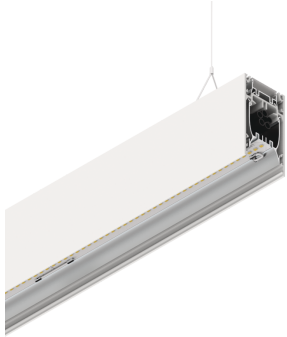

HERO B

108781.01H

novalux
ITALIAN LIGHTING DESIGN SINCE 1948

Features

Use: Indoor
Type of installation: SUSPENDED
Emission: DIRECT/INDIRECT
Colour: WHITE
Dimming: PUSH
Emergency: NO
L: 2240mm
A: 53mm
H: 92mm
Made in: ITALY
Warranty: 5 years
Weight: 8kg

Tech data

Luminaire input power: 105.9W
Indirect luminous flux: 4951lm
IP: 40
Insulation class: I
Supply voltage: 220-240V 50/60Hz
SELV: Si

Source

Light source: LED
Source power: 91W
Colour temperature: 3000K
CRI: >90
Colour tolerance: 3 Step MacAdam
LED lifespan: 50000h L80 B20