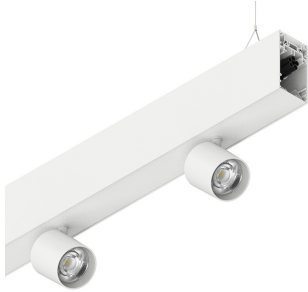

HERO B

1087C9.01

novalux
ITALIAN LIGHTING DESIGN SINCE 1948

Features

Use: Indoor
Type of installation: SUSPENDED
Emission: DIRECT/INDIRECT
Optics: SPOT
Beam: 34°
Colour: WHITE
Dimming: PUSH
Emergency: NO
L: 1120mm
A: 53mm
H: 92mm
Made in: ITALY
Warranty: 5 years
Weight: 2.5kg

Tech data

Luminaire input power: 48.5W
Luminaire luminous flux: 4220lm
Direct luminous flux: 2144lm
Indirect luminous flux: 2076lm
IP: 40
Insulation class: I
Supply voltage: 220-240V 50/60Hz
SELV: Si

Source