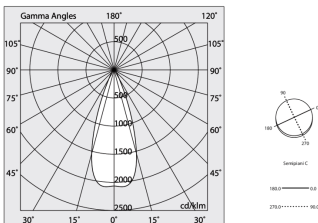

Novalux S.r.l. via Marzabotto, 2 40050 Funo di Argelato (BO) Italy
Tel: +39 051 860558 · Fax +39 051 6647859 · Mail: info@novalux.it · VAT number 00536541204 · novalux.com
Company subject to the management and coordination by SLV GmbH

This technical data sheet is owned by Novalux S.r.l., all rights reserved. Novalux S.r.l. reserves the right to make changes without prior notice.