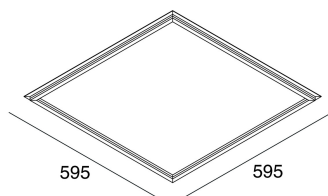

FRAME PANEL

104703.01

novalux
ITALIAN LIGHTING DESIGN SINCE 1948

Features

Use: Indoor
Type of installation: RECESSED INTO PLASTERBOARD
Emission: DIRECT
Optics: OPAL
Colour: WHITE
Dimming: ON/OFF
Emergency: WITH ACCESSORY
L: 595mm
A: 595mm
H: 10mm
Warranty: 5 years
Weight: 0.9kg