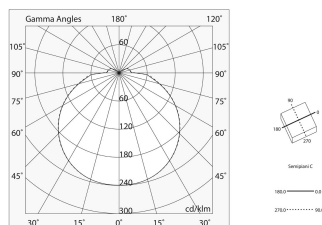

FRAME PANEL

104703.01

novalux
ITALIAN LIGHTING DESIGN SINCE 1948

Features

Use: Indoor
Type of installation: RECESSED INTO PLASTERBOARD
Emission: DIRECT
Optics: OPAL
Colour: WHITE
Dimming: ON/OFF
Emergency: WITH ACCESSORY
L: 595mm
A: 595mm
H: 10mm
Warranty: 5 years
Weight: 0.9kg