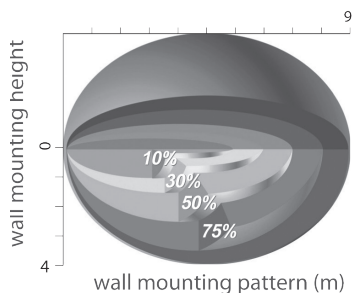

NORWAY SG Armaturen AS
Skytterheia 25
N-4790 Lillesand
Tel: +47 37 50 03 00
firmapost@sg-as.no
www.sg-as.no

SWEDEN SG Armaturen AB
Tel: +46 31 81 71 10
info@sg-ab.se
www.sg-ab.se

FRANCE SG Lighting SA/NV
Tel: +33(0) 4 94 93 00 00
info.france@sglighting.fr
www.sglighting.net

GERMANY SG Leuchten GmbH
Tel: +49 40 23 99 44 59
info@sg-leuchten.de
www.sg-leuchten.de

FINLAND SG Armaturen Oy
info@sg-oy.fi
www.sg-oy.fi

DENMARK SG Armaturen A/S
Tel: +45 70 70 72 13
info@sg-as.dk
www.sg-as.dk

BENELUX SG Lighting SA/NV
Tel: +32(0) 15 20 72 71
info.benelux@sglighting.net
www.sglighting.net

INTERNATIONAL SG Lighting Co Ltd.
Tel: +86 769 88 49 20 88
cindy@sgdgc.com
www.sg-as.com