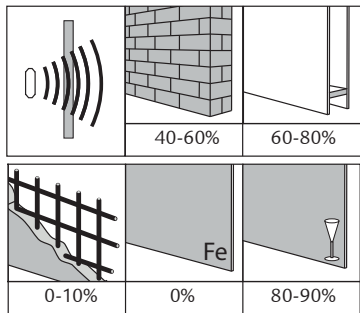

HC009S sensor

230V, 50Hz

Standby power		< 0.5W
Microwave frequency		5.8GHz+/-75MHz
Microwave power		< 0.2mW

	1	2	3	
I	●	●	●	100%
II	○	●	●	75%
III	●	○	●	50%
IV	●	●	○	25%
V	○	○	○	10%

	1	2	3	4	
I	●	●	●	●	5s
II	○	●	●	●	30s
III	●	○	●	●	1min
IV	●	●	○	●	5min
V	●	●	●	○	15min
VI	○	○	○	○	30min

	1	2	3	4	
I	●	●	●	●	2 Lux
II	○	●	●	●	5 Lux
III	●	○	●	●	10 Lux
IV	●	●	○	●	30 Lux
V	●	●	●	○	50 Lux
VI	○	○	○	○	Disable

Max 400W