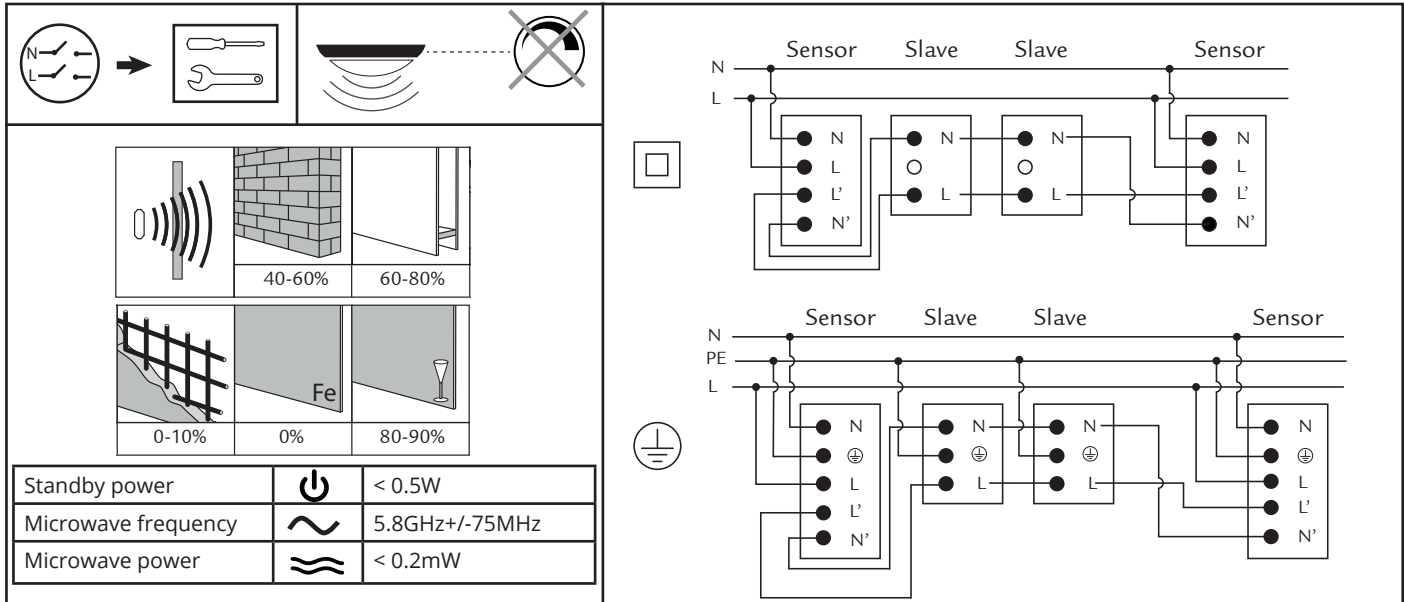

HC009S sensor

230V, 50Hz

Standby power		< 0.5W
Microwave frequency		5.8GHz+/-75MHz
Microwave power		< 0.2mW

	1	2	3	
I	●	●	●	100%
II	○	●	●	75%
III	●	○	●	50%
IV	●	●	○	25%
V	○	○	○	10%

	1	2	3	4	
I	●	●	●	●	5s
II	○	●	●	●	30s
III	●	○	●	●	1min
IV	●	●	○	●	5min
V	●	●	●	○	15min
VI	○	○	○	○	30min

	1	2	3	4	
I	●	●	●	●	2 Lux
II	○	●	●	●	5 Lux
III	●	○	●	●	10 Lux
IV	●	●	○	●	30 Lux
V	●	●	●	○	50 Lux
VI	○	○	○	○	Disable

Max 400W