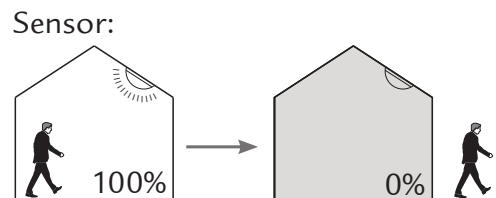

NORWAY SG Armaturen AS
Skytterheia 25
N-4790 Lillesand
Tel: +47 37 50 03 00
firmapost@sg-as.no
www.sg-as.no

SWEDEN SG Armaturen AB
Tel: +46 31 81 71 10
info@sg-ab.se
www.sg-ab.se

FRANCE SG Lighting SA/NV
Tel: +33(0) 4 94 93 00 00
info.france@sglighting.fr
www.sglighting.net

GERMANY SG Leuchten GmbH
Tel: +49 40 23 99 44 59
info@sg-leuchten.de
www.sg-leuchten.de

FINLAND SG Armaturen Oy
info@sg-oy.fi
www.sg-oy.fi

DENMARK SG Armaturen A/S
Tel: +45 70 70 72 13
info@sg-as.dk
www.sg-as.dk

BENELUX SG Lighting SA/NV
Tel: +32(0) 15 20 72 71
info.benelux@sglighting.net
www.sglighting.net

INTERNATIONAL SG Lighting Co Ltd.
Tel: +86 769 88 49 20 88
cindy@sgdgc.com
www.sg-as.com