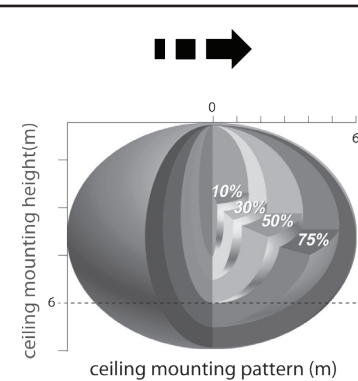

NORWAY SG Armaturen AS
Skytterheia 25
N-4790 Lillesand
Tel: +47 37 50 03 00
firmapost@sg-as.no
www.sg-as.no

SWEDEN SG Armaturen AB
Tel: +46 31 81 71 10
info@sg-ab.se
www.sg-ab.se

FRANCE SG Lighting SA/NV
Tel: +33(0) 4 94 93 00 00
info.france@sglighting.fr
www.sglighting.net

GERMANY SG Leuchten GmbH
Tel: +49 40 23 99 44 59
info@sg-leuchten.de
www.sg-leuchten.de

FINLAND SG Armaturen Oy
info@sg-oy.fi
www.sg-oy.fi

DENMARK SG Armaturen A/S
Tel: +45 70 70 72 13
info@sg-as.dk
www.sg-as.dk

BENELUX SG Lighting SA/NV
Tel: +32(0) 15 20 72 71
info.benelux@sglighting.net
www.sglighting.net

INTERNATIONAL SG Lighting Co Ltd.
Tel: +86 769 88 49 20 88
cindy@sgdgc.com
www.sg-as.com