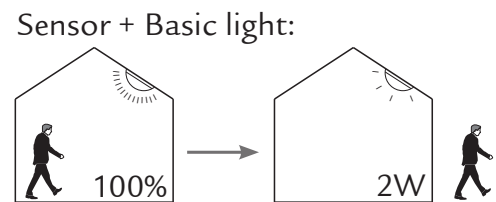

NORWAY SG Armaturen AS
Skytterheia 25
N-4790 Lillesand
Tel: +47 37 50 03 00
firmapost@sg-as.no
www.sg-as.no

SWEDEN SG Armaturen AB
Tel: +46 31 81 71 10
info@sg-ab.se
www.sg-ab.se

FRANCE SG Lighting SA/NV
Tel: +33(0) 4 94 93 00 00
info.france@sglighting.fr
www.sglighting.net

GERMANY SG Leuchten GmbH
Tel: +49 40 23 99 44 59
info@sg-leuchten.de
www.sg-leuchten.de

FINLAND SG Armaturen Oy
info@sg-oy.fi
www.sg-oy.fi

DENMARK SG Armaturen A/S
Tel: +45 70 70 72 13
info@sg-as.dk
www.sg-as.dk

BENELUX SG Lighting SA/NV
Tel: +32(0) 15 20 72 71
info.benelux@sglighting.net
www.sglighting.net

INTERNATIONAL SG Lighting Co Ltd.
Tel: +86 769 88 49 20 88
cindy@sgdgc.com
www.sg-as.com