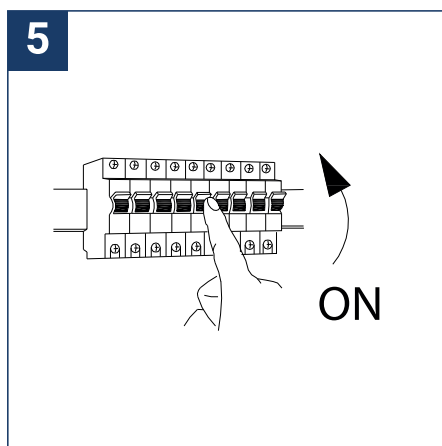

Ref : 100378

<https://www.miidex.com/283-connecteurs-etanches-et-boites-de-derivation>