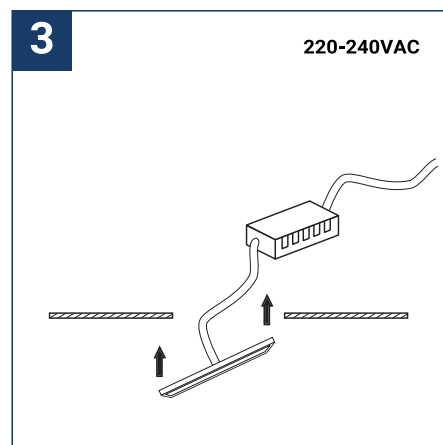

Ref : 100378

<https://www.miidex.com/283-connecteurs-etanches-et-boites-de-derivation>