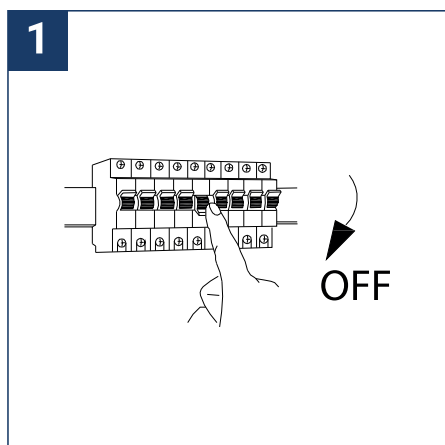

Ref : 100378

<https://www.miidex.com/283-connecteurs-etanches-et-boites-de-derivation>