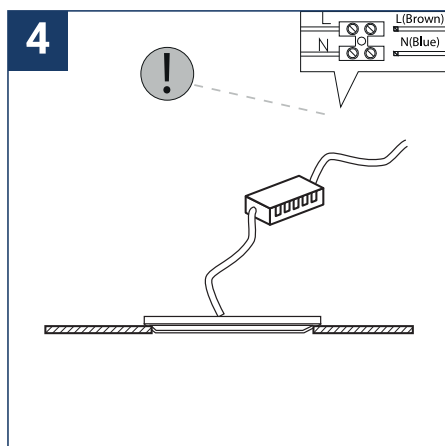

Ref : 100378

<https://www.miidex.com/283-connecteurs-etanches-et-boites-de-derivation>