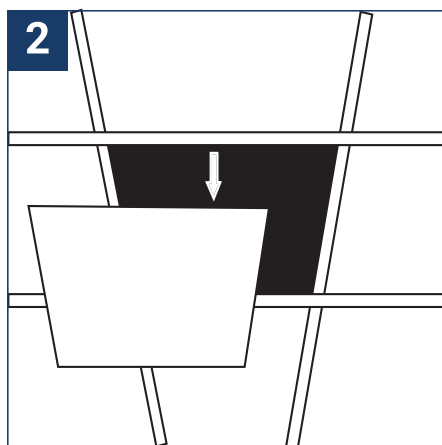

Ref : 100378

<https://www.miidex.com/283-connecteurs-etanches-et-boites-de-derivation>