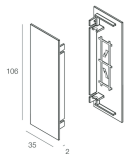

RECTA

111412.02

novalux
ITALIAN LIGHTING DESIGN SINCE 1948

COMPLETION ACCESSORIES

RECTA: COPPIA TESTATE NE

111428.02