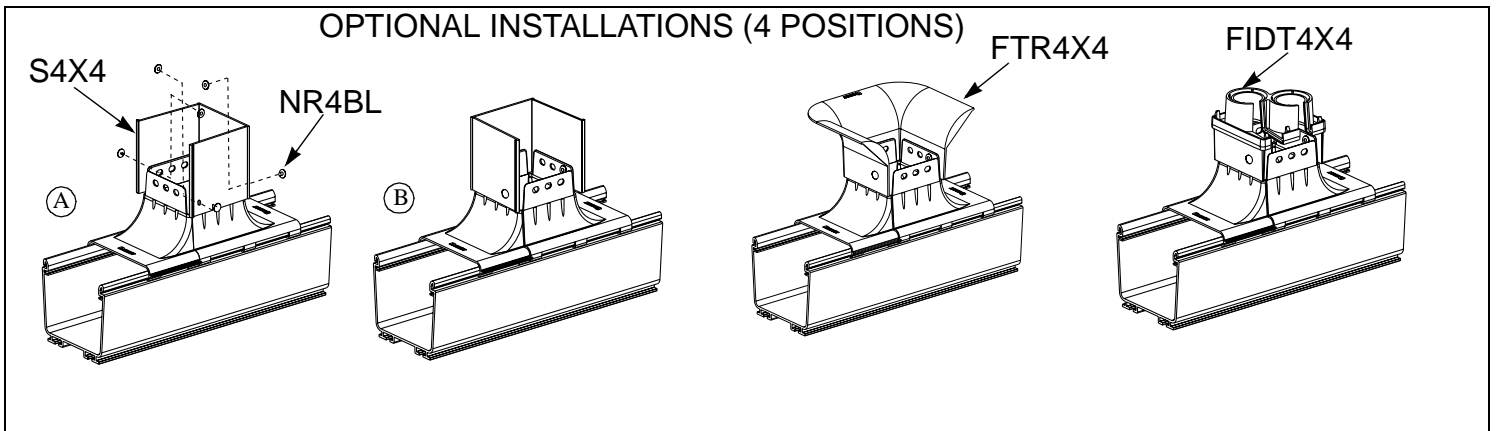

FOR USE WITH PANDUIT *FIBER*RUNNER 4x4 & 6x4 ROUTING SYSTEMS

*FIBER*RUNNER 4x4 & 6x4 Upspout Fitting

PART NUMBER: FRUPS4x4, FRUPS6x4

INSTALLATION INSTRUCTIONS

Panduit Corp. 2001

Printed in U.S.A.

FRUPS4x4 / FRUPS6x4

DISASSEMBLY INSTRUCTIONS FOR UPSPOUT FITTING

OPTIONAL INSTALLATIONS (4 POSITIONS)

INSTRUCTION SHEET RW155A

WORLDWIDE SUBSIDIARIES AND SALES OFFICES

17301 Ridgeland Avenue
Tinley Park, IL.60477-3091
Web Site: www.panduit.com/ngc